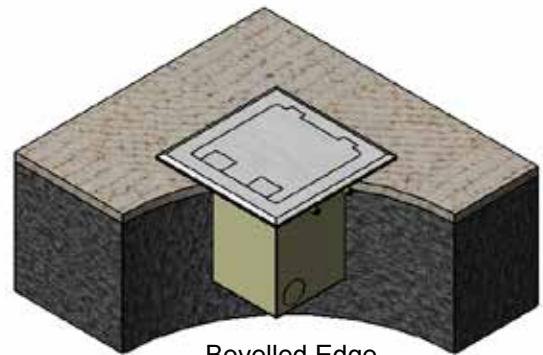

Better Cable Management

FB145 SERIES FLOOR OUTLET BOXES

Manage Cables Better

Cableaway's floor outlet boxes are an ideal way to supply power, data and A/V to open floors of a commercial office building or even within your home. The FB 145 Series floor outlet boxes come complete with a height adjustable lid, auto switched outlets or standard GPO and provision for data mechs (mechs by others).

Bevelled Edge

- Height adjustable lid
- Flush lid finish
- Easy to remove lid section
- Dual cable exit flaps
- Combination lifting tab / cable exit flap
- Up to 2 auto switched outlets
- Bevelled and flush lid finishes
- Provision for up to 3 data

Square Edge

Specifications

- Floor box body manufactured from powder coated zinc annealed steel
- 20mm knockouts provided for easy conduit entry
- Frame and lid manufactured from stainless steel or brass
- Auto switched power outlet's supplied
- Provision for data
- Floor box carcass dimensions: W 145 x L 145 x D 105mm (D 111mm including lid)