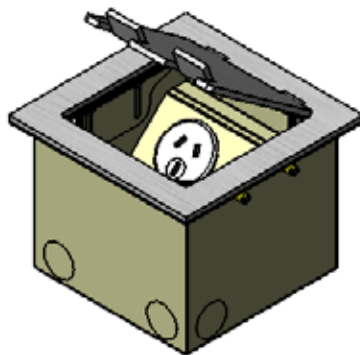

Better Cable Management

FB145 SERIES FLOOR OUTLET BOXES

Manage Cables Better

Cableaway's floor outlet boxes are an ideal way to supply power, data and A/V to open floors of a commercial office building or even within your home. The FB 145 Series floor outlet boxes come complete with a height adjustable lid, auto switched outlets or standard GPO and provision for data mechs (mechs by others).

Bevelled Edge

- Height adjustable lid
- Flush lid finish
- Easy to remove lid section
- Dual cable exit flaps
- Combination lifting tab / cable exit flap
- Up to 2 auto switched outlets
- Bevelled and flush lid finishes
- Provision for up to 3 data

Square Edge

Specifications

- Floor box body manufactured from powder coated zinc annealed steel
- 20mm knockouts provided for easy conduit entry
- Frame and lid manufactured from stainless steel or brass
- Auto switched power outlet's supplied
- Provision for data
- Floor box carcass dimensions: W 145 x L 145 x D 105mm (D 111mm including lid)

Suggested Specification

Contractor shall supply Cableaway FB145 Series floor outlet box. The box will be complete with (eg: 2 x) power and (eg: 3 x) data with a (eg: Stainless Steel Flush) lid section. Part Number (eg: FB145SSF2P3D).