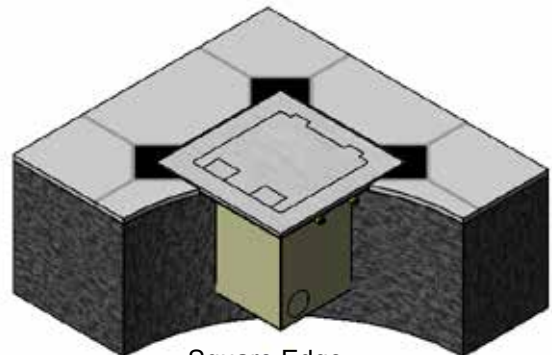

Better Cable Management

FB145 SERIES FLOOR OUTLET BOXES

Manage Cables Better

Cableaway's floor outlet boxes are an ideal way to supply power, data and A/V to open floors of a commercial office building or even within your home. The FB 145 Series floor outlet boxes come complete with a height adjustable lid, auto switched outlets or standard GPO and provision for data mechs (mechs by others).

Bevelled Edge

- Height adjustable lid
- Flush lid finish
- Easy to remove lid section
- Dual cable exit flaps
- Combination lifting tab / cable exit flap
- Up to 2 auto switched outlets
- Bevelled and flush lid finishes
- Provision for up to 3 data

Square Edge

Specifications

- Floor box body manufactured from powder coated zinc annealed steel
- 20mm knockouts provided for easy conduit entry
- Frame and lid manufactured from stainless steel or brass
- Auto switched power outlet's supplied
- Provision for data
- Floor box carcass dimensions: W 145 x L 145 x D 105mm (D 111mm including lid)