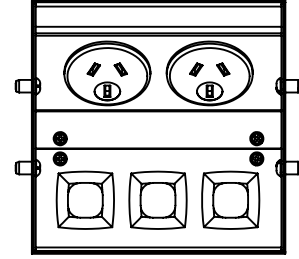

Manage Cables Better

FB145 SERIES FLOOR OUTLET BOXES

FB145 Series Stainless Steel Flush Lid Assembly

PART NUMBER : FB145SSFLA

FB145 Series Stainless Steel Round Flush Lid Assembly

PART NUMBER : FB145CSSFLA

FB145 Series Stainless Steel Square Edge Flush Lid Assembly

PART NUMBER : FB145SSFLA-SE

FB145 Series Brass Flush Lid Assembly

PART NUMBER : FB145BRFLA

Manage Cables Better

Standard GPO

Auto switched outlets

Suggested Specification

Contractor shall supply Cableaway FB145 Series floor outlet box. The box will be complete with (eg: 2 x) power and (eg: 3 x) data with a (eg: Stainless Steel Flush) lid section. Part Number (eg: FB145SSF2P3D).

Description

Part Number

2 x Auto switched outlets and provision for 3 x data, stainless steel flush lid	FB145SSF2P3D
1 x Standard double GPO, stainless steel flush lid	FB145SSF1STDO
2 x Auto switched outlets and provision for 3 x data, stainless steel round flush lid	FB145CSSF2P3D
1 x Standard double GPO, stainless steel round flush lid	FB145CSSF1STDO
2 x Auto switched outlets and provision for 3 x data, stainless steel flush square edge Lid	FB145SSF2P3D-SE
1 x Standard double GPO, stainless steel flush square edge lid	FB145SSF1STDO-SE
2 x Auto switched outlets and provision for 3 x data, brass flush lid	FB145BRF2P3D
1 x Standard double GPO, brass flush lid	FB145BRF1STDO