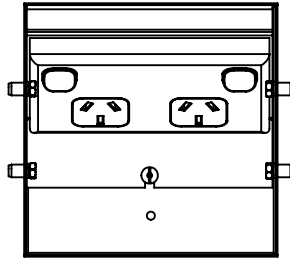

Square Edge

Specifications

- Floor box body manufactured from powder coated zinc annealed steel
- 20mm knockouts provided for easy conduit entry
- Frame and lid manufactured from stainless steel or brass
- Auto switched power outlet's supplied
- Provision for data
- Floor box carcass dimensions: W 145 x L 145 x D 105mm (D 111mm including lid)

Manage Cables Better

FB145 SERIES FLOOR OUTLET BOXES

FB145 Series Stainless Steel Flush Lid Assembly

PART NUMBER : FB145SSFLA

FB145 Series Stainless Steel Round Flush Lid Assembly

PART NUMBER : FB145CSSFLA

FB145 Series Stainless Steel Square Edge Flush Lid Assembly

PART NUMBER : FB145SSFLA-SE

FB145 Series Brass Flush Lid Assembly

PART NUMBER : FB145BRFLA

Manage Cables Better

Standard GPO

Auto switched outlets

Suggested Specification

Contractor shall supply Cableaway FB145 Series floor outlet box. The box will be complete with (eg: 2 x) power and (eg: 3 x) data with a (eg: Stainless Steel Flush) lid section. Part Number (eg: FB145SSF2P3D).