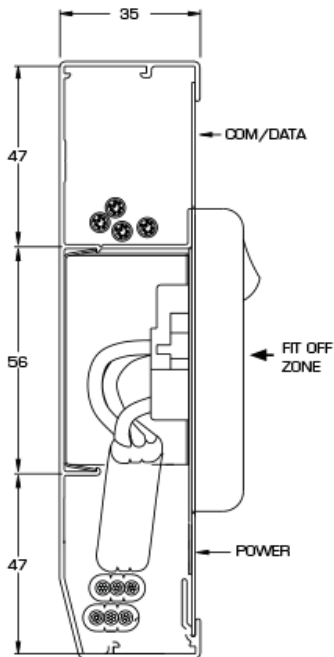

AOL Skirting and Bench Duct