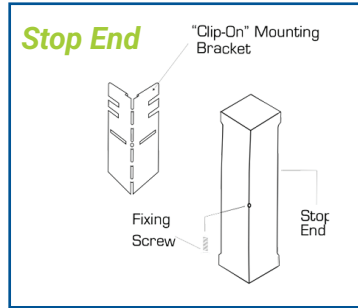

AOL Skirting and Bench Duct