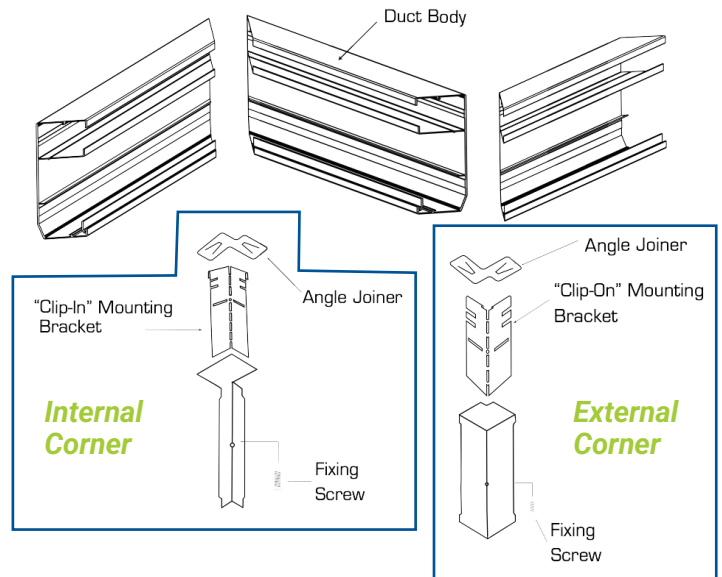

AOL Skirting and Bench Duct