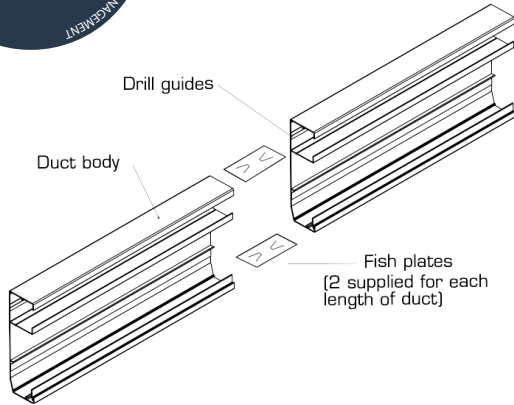

AOL Skirting and Bench Duct