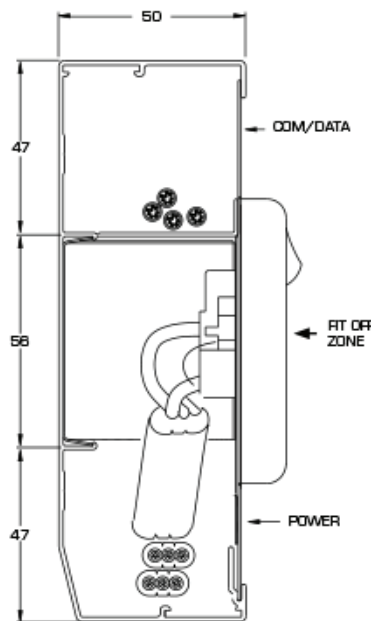

AOL50-150 D