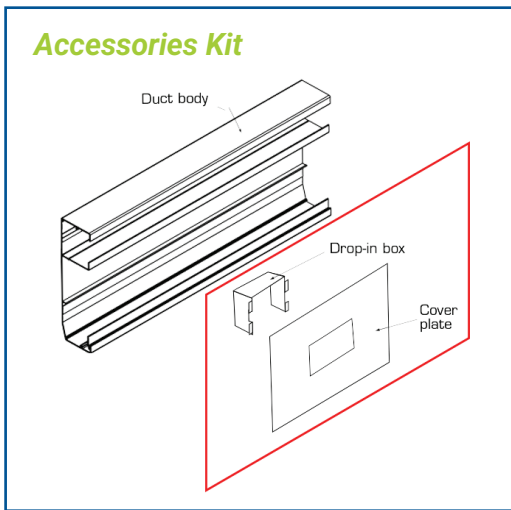

AOL Skirting and Bench Duct