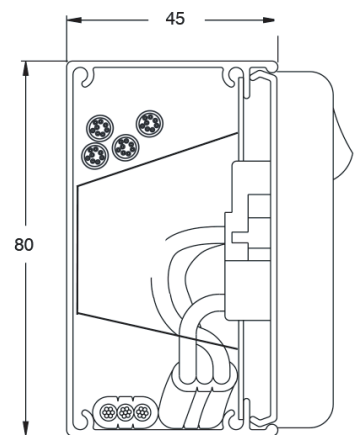

AOL Skirting and Bench Duct

AOL45-80 D

The Cable Management Group Pty Ltd
Cableaway
Unit 8, 15 McPherson Road Smeaton Grange NSW 2567
1300 883 452

www.cableaway.com.au