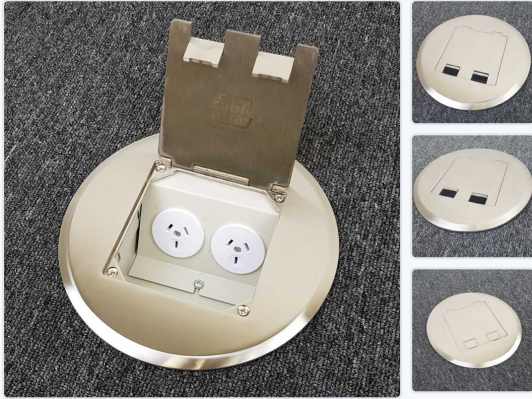

FLOOR OUTLET BOXES — 145 SERIES

Shallow Floor Outlet Box 2 Power Stainless Steel Round Flush 145 Series

FB145CSSF2PS65

The FB145CSSF2PS65 floor outlet box features a stainless steel round flush lid, offering 2 x single auto switched outlets. Small and compact, it delivers in-floor services with a clean finish.

TECHNICAL SPECIFICATIONS

Part Number	FB145CSSF2PS65
Lid Type	Flush Finish
Lid Finish	Stainless Steel Round
Carcass Type	Standard Depth (105 mm)
Outlet Configuration	2 Power (10amp auto switched)
Body Material	Powder Coated Zinc Anneal Steel
Lid Material	Stainless Steel (Round Profile)
Conduit Knockouts	25 mm (6)
Weight	3.0 kg (approx.)

DIMENSIONS

Body: W 125 × L 125 × D 111 mm including lid

LID WIDTH
200 mm Ø

LID LENGTH
n/a mm

BODY WIDTH
125 mm

BODY DEPTH
105 mm

KEY FEATURES

- Stainless Steel Round flush finish lid — precise alignment with any floor surface
- Powder coated zinc anneal steel body for durability and corrosion resistance
- 25 mm (4 sides) conduit knockouts for flexible cable routing
- Compatible with all 145 Series accessories and outlet inserts
- Height-adjustable lid mechanism for perfect flush with floor finish
- Suitable for concrete, timber, and raised floor installations