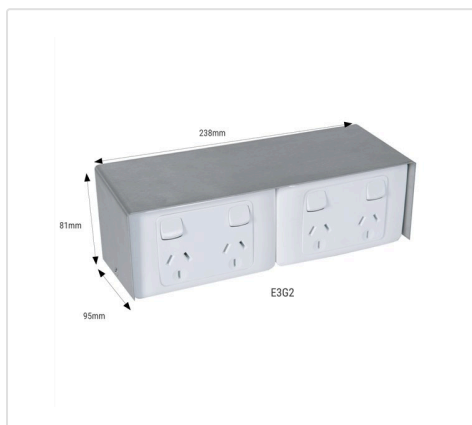

### E3G2-Series

Formerly part of the Esco product range, the Super Gnome is a double-width stainless steel flush-mounted floor outlet and service box designed for commercial, hospital, and healthcare environments. Designed for easy access to power and data in floor or riser installations. Available unloaded, or loaded with 2 x Double GPO 10A + 2 x 2 Gang Data Plates (4 x data provisions). Dimensions: 238mm W x 95mm D x 81mm H.

#### TECHNICAL SPECIFICATIONS

Part Number	<b>E3G2 Series</b>
Series	<b>Super Gnome Series — Double Floor Outlet</b>
Cover Finish	<b>Stainless Steel / Powder Coated options</b>
Dimensions	<b>238mm W x 95mm D x 81mm H</b>
Configuration	<b>Double outlet — unloaded or loaded</b>
Power Option	<b>2 x Double GPO 10A White (loaded variants)</b>
Data Option	<b>2 x 2 Gang Data Plate — 4 x Data Provisions</b>
Riser Kit	<b>E3G2-R — Extended cover + spacer plate</b>
Mounting	<b>Floor Flush Mount / Riser Installation</b>

#### KEY FEATURES

- Double-width flush-mounted stainless steel floor outlet box
- Suitable for commercial, hospital and healthcare environments
- Available unloaded (E3G2) or loaded with 2 x GPO + 2 x Data (E3G2-GD)
- Riser kit with extended cover and spacer plate (E3G2-R)
- Available in Stainless Steel, Matt Black, and White Satin finishes
- Double width: 238mm W x 95mm D x 81mm H