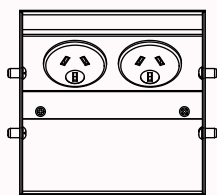

Standard DGPO

2 x Auto Switched Power Outlet  
+ provision 3 x Data

Standard DGPO + USB

2 x Auto  
Switched Power Outlet

Square Edge

Bevelled Edge

- Height adjustable lid
- Flush lid finish
- Easy to remove lid section
- Dual cable exit flaps
- Combination lifting tab / cable exit flat
- Up to 2 auto switched outlets
- Bevelled and flush lid finishes
- Provision for up to 3 data