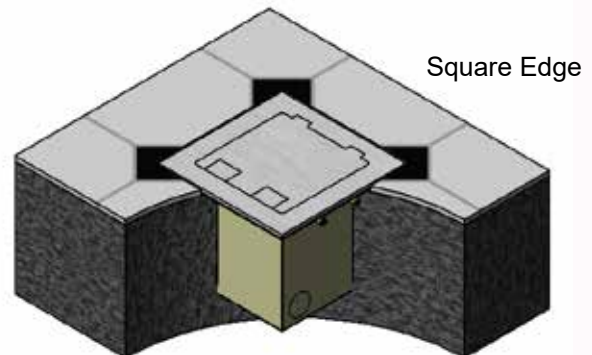

# 145 SERIES FLOOR OUTLET BOXES

Cableaway's floor outlet boxes are an ideal way to supply power, data and A/V to open floors of a commercial office building or even within your home. The FB 145 Series floor outlet boxes come complete with a height adjustable lid, auto switched outlets or standard GPO and provision for data mechs (mechs by others).

Standard DGPO

2 x Auto Switched Power Outlet  
+ provision 3 x Data

Standard DGPO + USB

2 x Auto  
Switched Power Outlet

Square Edge

Bevelled Edge

- Height adjustable lid
- Flush lid finish
- Easy to remove lid section
- Dual cable exit flaps
- Combination lifting tab / cable exit flat
- Up to 2 auto switched outlets
- Bevelled and flush lid finishes
- Provision for up to 3 data