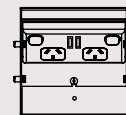

Standard DGPO + USB

Part: **FBIP145SSBF1STDOUSB-SE**