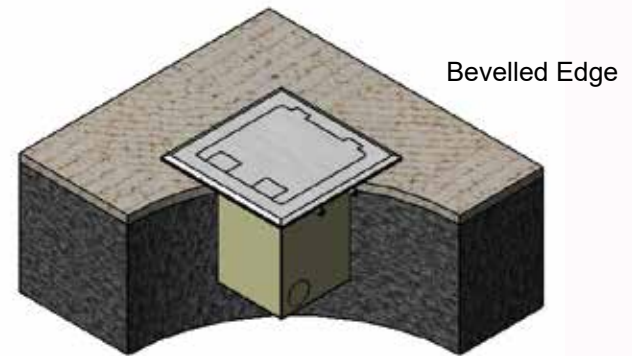

# 145 SERIES FLOOR OUTLET BOXES

Cableaway's floor outlet boxes are an ideal way to supply power, data and A/V to open floors of a commercial office building or even within your home. The FB 145 Series floor outlet boxes come complete with a height adjustable lid, auto switched outlets or standard GPO and provision for data mechs (mechs by others).

Standard DGPO

2 x Auto Switched Power Outlet  
+ provision 3 x Data

Standard DGPO + USB

2 x Auto  
Switched Power Outlet

Square Edge

Bevelled Edge

- Height adjustable lid
- Flush lid finish
- Easy to remove lid section
- Dual cable exit flaps
- Combination lifting tab / cable exit flat
- Up to 2 auto switched outlets
- Bevelled and flush lid finishes
- Provision for up to 3 data