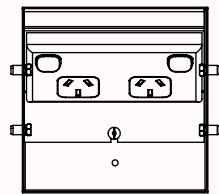

Standard DGPO

2 x Auto Switched Power Outlet  
+ provision 3 x Data

Standard DGPO + USB

2 x Auto  
Switched Power Outlet

Square Edge

Bevelled Edge

- Height adjustable lid
- Flush lid finish
- Easy to remove lid section
- Dual cable exit flaps
- Combination lifting tab / cable exit flat
- Up to 2 auto switched outlets
- Bevelled and flush lid finishes
- Provision for up to 3 data