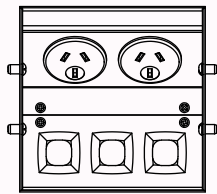

Standard DGPO

2 x Auto Switched Power Outlet  
+ provision 3 x Data

Standard DGPO + USB

2 x Auto  
Switched Power Outlet

Square Edge

Bevelled Edge

- Height adjustable lid
- Flush lid finish
- Easy to remove lid section
- Dual cable exit flaps
- Combination lifting tab / cable exit flat
- Up to 2 auto switched outlets
- Bevelled and flush lid finishes
- Provision for up to 3 data