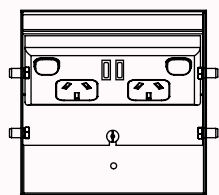

Standard DGPO

2 x Auto Switched Power Outlet  
+ provision 3 x Data

Standard DGPO + USB

2 x Auto  
Switched Power Outlet

Square Edge

Bevelled Edge

- Height adjustable lid
- Flush lid finish
- Easy to remove lid section
- Dual cable exit flaps
- Combination lifting tab / cable exit flat
- Up to 2 auto switched outlets
- Bevelled and flush lid finishes
- Provision for up to 3 data