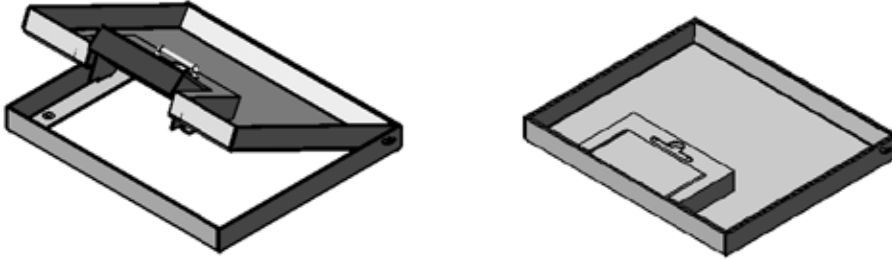

Better Cable Management

FB SERIES FLOOR OUTLET BOXES

Manage Cables Better

Cableaway's floor outlet boxes are an ideal way to supply power, data and A/V to open floors of a commercial office building or even within your home. The FB series floor outlet boxes come complete with a height adjustable lid, auto switched outlets, provision for data mechs (mechs by others) and a blank plate for A/V installation.

Features

- Height adjustable lid
- Flush or recess lid options
- Easy to remove lid section
- Dual cable exit flaps
- Lifting loop (for easy opening)
- Up to 4 auto switched outlets
- Modular configuration
- Bevelled and flush lid finishes
- Provision for up to 10 data

Manage Cables Better

FB Series Stainless Steel 19mm Recessed Lid Assembly

PART NUMBER : **FBSSR19LA**

FB Series Stainless Steel Flush Lid Assembly

PART NUMBER : **FBSSFLA**

FB Series Stainless Steel 9mm Recessed Lid Assembly

2 x Power Plate: **FBPP2P**

Blank AV Plate: **FBBP**

10 x Data Plate: **FBDP10G**

4 x Data Plate: **FBDP4G**

Specifications

- Floor box body manufactured from powder coated zinc annealed steel
- 20mm and 25mm knockouts provided for easy conduit entry
- Auto switched power outlet's supplied
- Provision for data
- Range of accessory plates available
- Floor box carcass dimensions: W 194 x L 227 x D 90mm
(D 111mm including the PL,SSF,SSR lid section)
(19mm lid section including carcass D 115mm)
- Floor box lid dimension W 220 x L 250mm