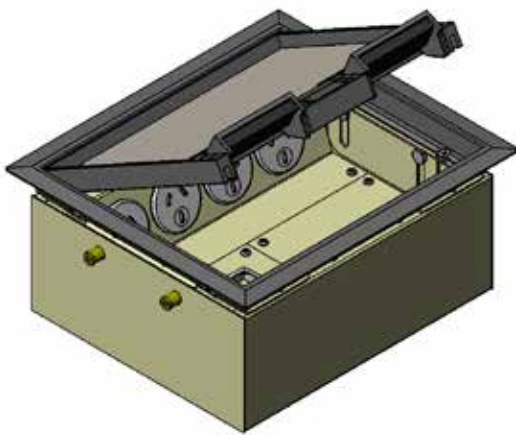

Better Cable Management

FB SERIES FLOOR OUTLET BOXES

Manage Cables Better

Cableaway's floor outlet boxes are an ideal way to supply power, data and A/V to open floors of a commercial office building or even within your home. The FB series floor outlet boxes come complete with a height adjustable lid, auto switched outlets, provision for data mechs (mechs by others) and a blank plate for A/V installation.

Features

- Height adjustable lid
- Flush or recess lid options
- Easy to remove lid section
- Dual cable exit flaps
- Lifting loop (for easy opening)
- Up to 4 auto switched outlets
- Modular configuration
- Bevelled and flush lid finishes
- Provision for up to 10 data

Manage Cables Better

FB Series Stainless Steel 19mm Recessed Lid Assembly

PART NUMBER : **FBSSR19LA**

FB Series Stainless Steel Flush Lid Assembly

PART NUMBER : **FBSSFLA**

FB Series Stainless Steel 9mm Recessed Lid Assembly

2 x Power Plate: **FBPP2P**

Blank AV Plate: **FBBP**

10 x Data Plate: **FBDP10G**

4 x Data Plate: **FBDP4G**

Specifications

- Floor box body manufactured from powder coated zinc annealed steel
- 20mm and 25mm knockouts provided for easy conduit entry
- Auto switched power outlet's supplied
- Provision for data
- Range of accessory plates available
- Floor box carcass dimensions: W 194 x L 227 x D 90mm
(D 111mm including the PL,SSF,SSR lid section)
(19mm lid section including carcass D 115mm)
- Floor box lid dimension W 220 x L 250mm