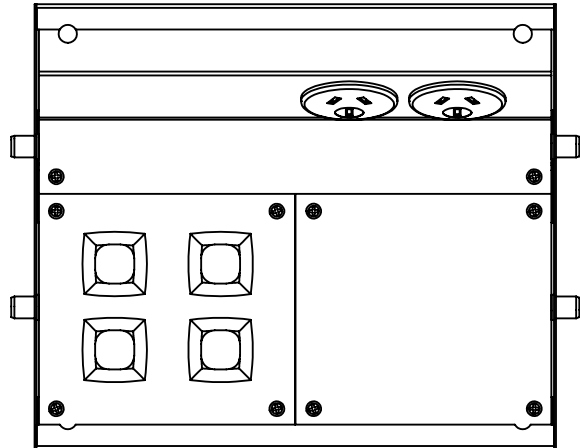

2 x Power Plate: **FBPP2P**

Blank AV Plate: **FBBP**

10 x Data Plate: **FBDP10G**

4 x Data Plate: **FBDP4G**

Specifications

- Floor box body manufactured from powder coated zinc annealed steel
- 20mm and 25mm knockouts provided for easy conduit entry
- Auto switched power outlet's supplied
- Provision for data
- Range of accessory plates available
- Floor box carcass dimensions: W 194 x L 227 x D 90mm
(D 111mm including the PL,SSF,SSR lid section)
(19mm lid section including carcass D 115mm)
- Floor box lid dimension W 220 x L 250mm

* please refer to multimedia catalouge for modules

Manage Cables Better

FB SERIES FLOOR OUTLET BOXES

Standard 4 power configuration

Standard 2 power configuration

Suggested Specification

Contractor shall supply Cableaway FB Series floor outlet box. The box will be complete with (eg: 4 x) power and (eg: 4 x) data with a (eg: stainless steel flush) lid section. Part Number (eg: FBSSF4P4D).

Description

Part Number

2 x power and provision for 4 x data 9mm recessed plastic lid	FBPL2P4D
4 x power and provision for 4 x data 9mm recessed plastic lid	FBPL4P4D
2 x power and provision for 4 x data stainless steel flush lid	FBSSF2P4D
4 x power and provision for 4 x data stainless steel flush lid	FBSSF4P4D
2 x power and provision for 4 x data stainless steel 9mm recessed lid	FBSSR2P4D
4 x power and provision for 4 x data stainless steel 9mm recessed lid	FBSSR4P4D
2 x power and provision for 4 x data stainless steel 19mm recessed lid	FBSS19R2P4D
4 x power and provision for 4 x data stainless steel 19mm recessed lid	FBSS19R4P4D