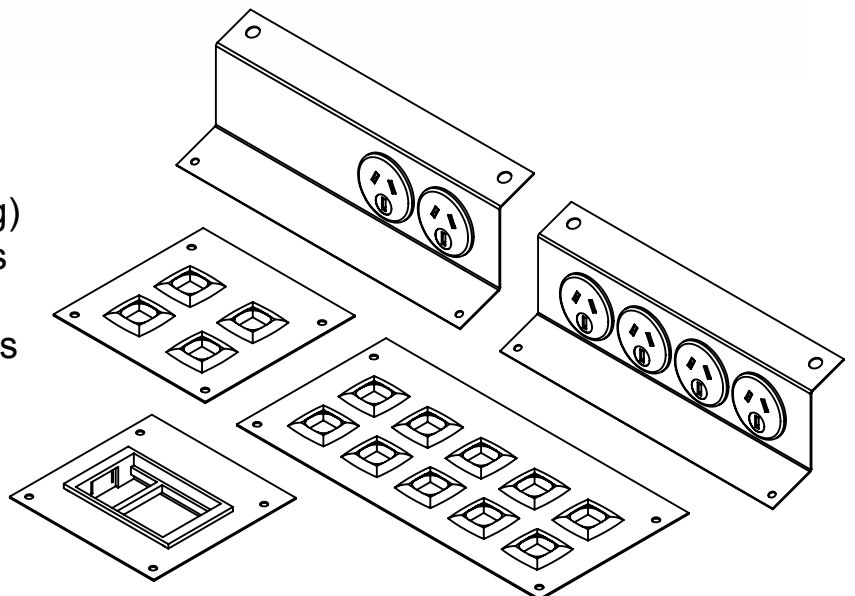

Better Cable Management

FB SERIES FLOOR OUTLET BOXES

Manage Cables Better

Cableaway's floor outlet boxes are an ideal way to supply power, data and A/V to open floors of a commercial office building or even within your home. The FB series floor outlet boxes come complete with a height adjustable lid, auto switched outlets, provision for data mechs (mechs by others) and a blank plate for A/V installation.

Features

- Height adjustable lid
- Flush or recess lid options
- Easy to remove lid section
- Dual cable exit flaps
- Lifting loop (for easy opening)
- Up to 4 auto switched outlets
- Modular configuration
- Bevelled and flush lid finishes
- Provision for up to 10 data

Manage Cables Better

FB Series Stainless Steel 19mm Recessed Lid Assembly

PART NUMBER : **FBSSR19LA**

FB Series Stainless Steel Flush Lid Assembly

PART NUMBER : **FBSSFLA**

FB Series Stainless Steel 9mm Recessed Lid Assembly

2 x Power Plate: **FBPP2P**

Blank AV Plate: **FBBP**

10 x Data Plate: **FBDP10G**

4 x Data Plate: **FBDP4G**

Specifications

- Floor box body manufactured from powder coated zinc annealed steel
- 20mm and 25mm knockouts provided for easy conduit entry
- Auto switched power outlet's supplied
- Provision for data
- Range of accessory plates available
- Floor box carcass dimensions: W 194 x L 227 x D 90mm
(D 111mm including the PL,SSF,SSR lid section)
(19mm lid section including carcass D 115mm)
- Floor box lid dimension W 220 x L 250mm