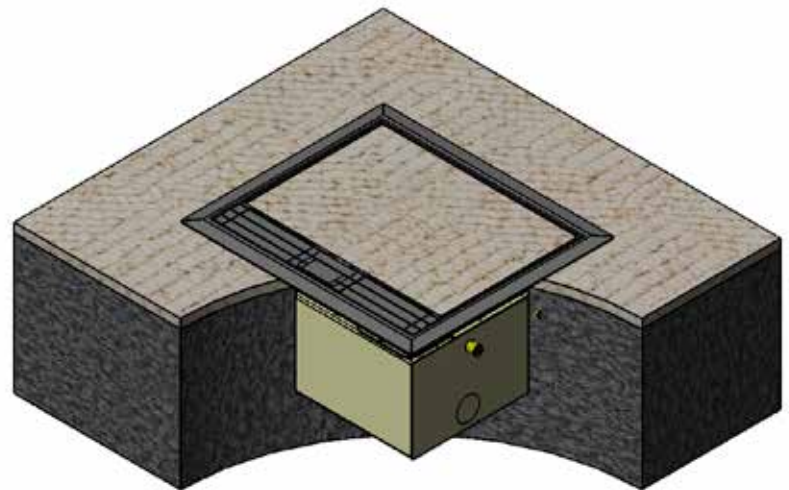

Better Cable Management

FB SERIES FLOOR OUTLET BOXES

Manage Cables Better

Cableaway's floor outlet boxes are an ideal way to supply power, data and A/V to open floors of a commercial office building or even within your home. The FB series floor outlet boxes come complete with a height adjustable lid, auto switched outlets, provision for data mechs (mechs by others) and a blank plate for A/V installation.

Features

- Height adjustable lid
- Flush or recess lid options
- Easy to remove lid section
- Dual cable exit flaps
- Lifting loop (for easy opening)
- Up to 4 auto switched outlets
- Modular configuration
- Bevelled and flush lid finishes
- Provision for up to 10 data

Manage Cables Better

FB Series Stainless Steel 19mm Recessed Lid Assembly

PART NUMBER : **FBSSR19LA**

FB Series Stainless Steel Flush Lid Assembly

PART NUMBER : **FBSSFLA**

FB Series Stainless Steel 9mm Recessed Lid Assembly

2 x Power Plate: **FBPP2P**

Blank AV Plate: **FBBP**

10 x Data Plate: **FBDP10G**

4 x Data Plate: **FBDP4G**

Specifications

- Floor box body manufactured from powder coated zinc annealed steel
- 20mm and 25mm knockouts provided for easy conduit entry
- Auto switched power outlet's supplied
- Provision for data
- Range of accessory plates available
- Floor box carcass dimensions: W 194 x L 227 x D 90mm
(D 111mm including the PL,SSF,SSR lid section)
(19mm lid section including carcass D 115mm)
- Floor box lid dimension W 220 x L 250mm