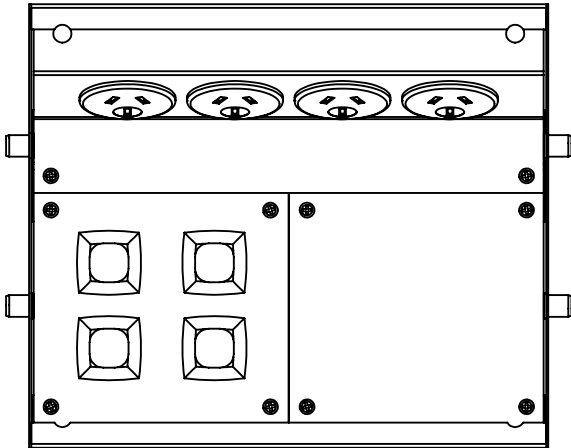

PART NUMBER : **FBSSRLA**

FB Series Plastic 9mm Recessed Lid Assembly

PART NUMBER : **FBPLA**

FB SERIES FLOOR OUTLET BOXES

Manage Cables Better

Temporary timber lid: **FBTEMP**

4 x Power Plate: **FBPP4P**

* Multimedia Plate: **FBMMP3G**

2 x Power Plate: **FBPP2P**

Blank AV Plate: **FBBP**

10 x Data Plate: **FBDP10G**

4 x Data Plate: **FBDP4G**

Specifications

- Floor box body manufactured from powder coated zinc annealed steel
- 20mm and 25mm knockouts provided for easy conduit entry
- Auto switched power outlet's supplied
- Provision for data
- Range of accessory plates available
- Floor box carcass dimensions: W 194 x L 227 x D 90mm
(D 111mm including the PL,SSF,SSR lid section)
(19mm lid section including carcass D 115mm)
- Floor box lid dimension W 220 x L 250mm

* please refer to multimedia catalouge for modules

Manage Cables Better

FB SERIES FLOOR OUTLET BOXES

Standard 4 power configuration

Standard 2 power configuration

Suggested Specification

Contractor shall supply Cableaway FB Series floor outlet box. The box will be complete with (eg: 4 x) power and (eg: 4 x) data with a (eg: stainless steel flush) lid section. Part Number (eg: FBSSF4P4D).

Description

Part Number

2 x power and provision for 4 x data 9mm recessed plastic lid	FBPL2P4D
4 x power and provision for 4 x data 9mm recessed plastic lid	FBPL4P4D
2 x power and provision for 4 x data stainless steel flush lid	FBSSF2P4D
4 x power and provision for 4 x data stainless steel flush lid	FBSSF4P4D
2 x power and provision for 4 x data stainless steel 9mm recessed lid	FBSSR2P4D
4 x power and provision for 4 x data stainless steel 9mm recessed lid	FBSSR4P4D
2 x power and provision for 4 x data stainless steel 19mm recessed lid	FBSS19R2P4D
4 x power and provision for 4 x data stainless steel 19mm recessed lid	FBSS19R4P4D