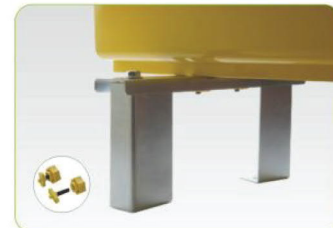

CF120-IRS45 or CF240-IRS45
INTERNAL RISER

CF120-TTR or CF240-TTR
END CAP

CF-OUT55
MOVABLE CABLE EXIT KIT
WITH TUBE

HIGH CAPACITY MOVABLE
CABLE EXIT KIT

HANGING BAR

CABINET TOP STAND

HANGING SET 2

L-TYPE SUPPORT