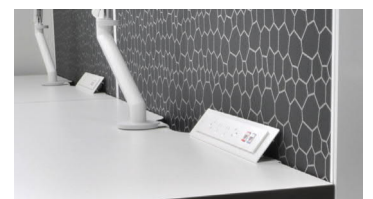

PEGASUS

184500	PEGASUS 2 x GPO / 2 x Data Cutouts (AUNZ) with 800mm Lead with Desktop Clamp Bracket	EACH	WHITE
184501	PEGASUS 2 x GPO with 800mm Lead with Desktop Clamp Bracket	EACH	WHITE
184510	PEGASUS 4 x GPO / 3 x Data Cutouts (AUNZ) with 800mm Lead with Desktop Clamp Bracket	EACH	WHITE
184511	PEGASUS 4 x GPO with 800mm Lead with Desktop Clamp Bracket	EACH	WHITE