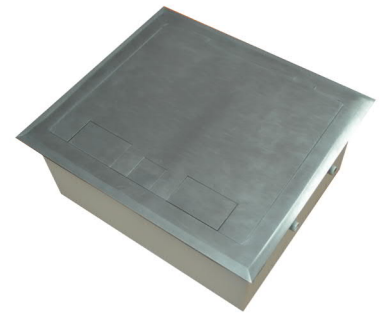

Flush Stainless Steel Lid Section

<i>FBSSF2P4D</i>	<i>2 x Power & Provision for 4 Data</i>
<i>FBSSF2P8D</i>	<i>2 x Power & Provision for 8 Data</i>
<i>FBSSF2P10D</i>	<i>2 x Power & Provision for 10 Data</i>
<i>FBSSF4P4D</i>	<i>4 x Power & Provision for 4 Data</i>
<i>FBSSF4P8D</i>	<i>4 x Power & Provision for 8 Data</i>
<i>FBSSF4P10D</i>	<i>4 x Power & Provision for 10 Data</i>
<i>FBSSF6P5D</i>	<i>6 x Power & Provision for 5 Data</i>