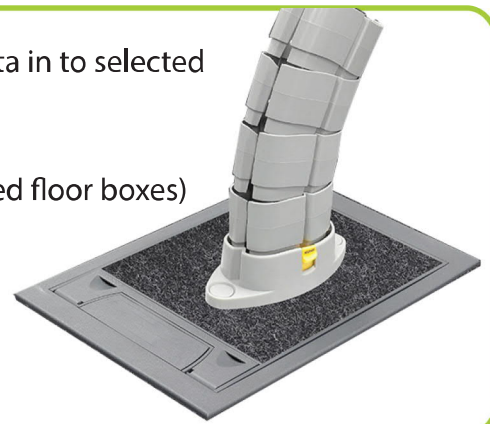

Softwire Floor Outlet Boxes

A fast and effective solution for the housing of power and data in to selected floor finishes.

(Screed or Raised floor boxes)

PART NO	DESCRIPTION	UNIT	COLOUR

Lid & Chassis Only

151900	Cardinal 64mm Chassis with Lid & Insert	EACH	GREY/RED

Screed Box

117030	Cardinal Screed Box	EACH	

Populated Chassis

151901	2 x 20 Amp Starter Sockets	EACH	GREY/RED

151902	1 x 20 Amp Starter Socket / 5 x Data Cutouts	EACH	GREY/RED

151903	4 x 10 Amp GPO-Qikfit / 5 x Data Cutouts	EACH	GREY/RED

151904	2 x 10 Amp GPO-Qikfit / 5 x Data Cutouts	EACH	GREY/RED