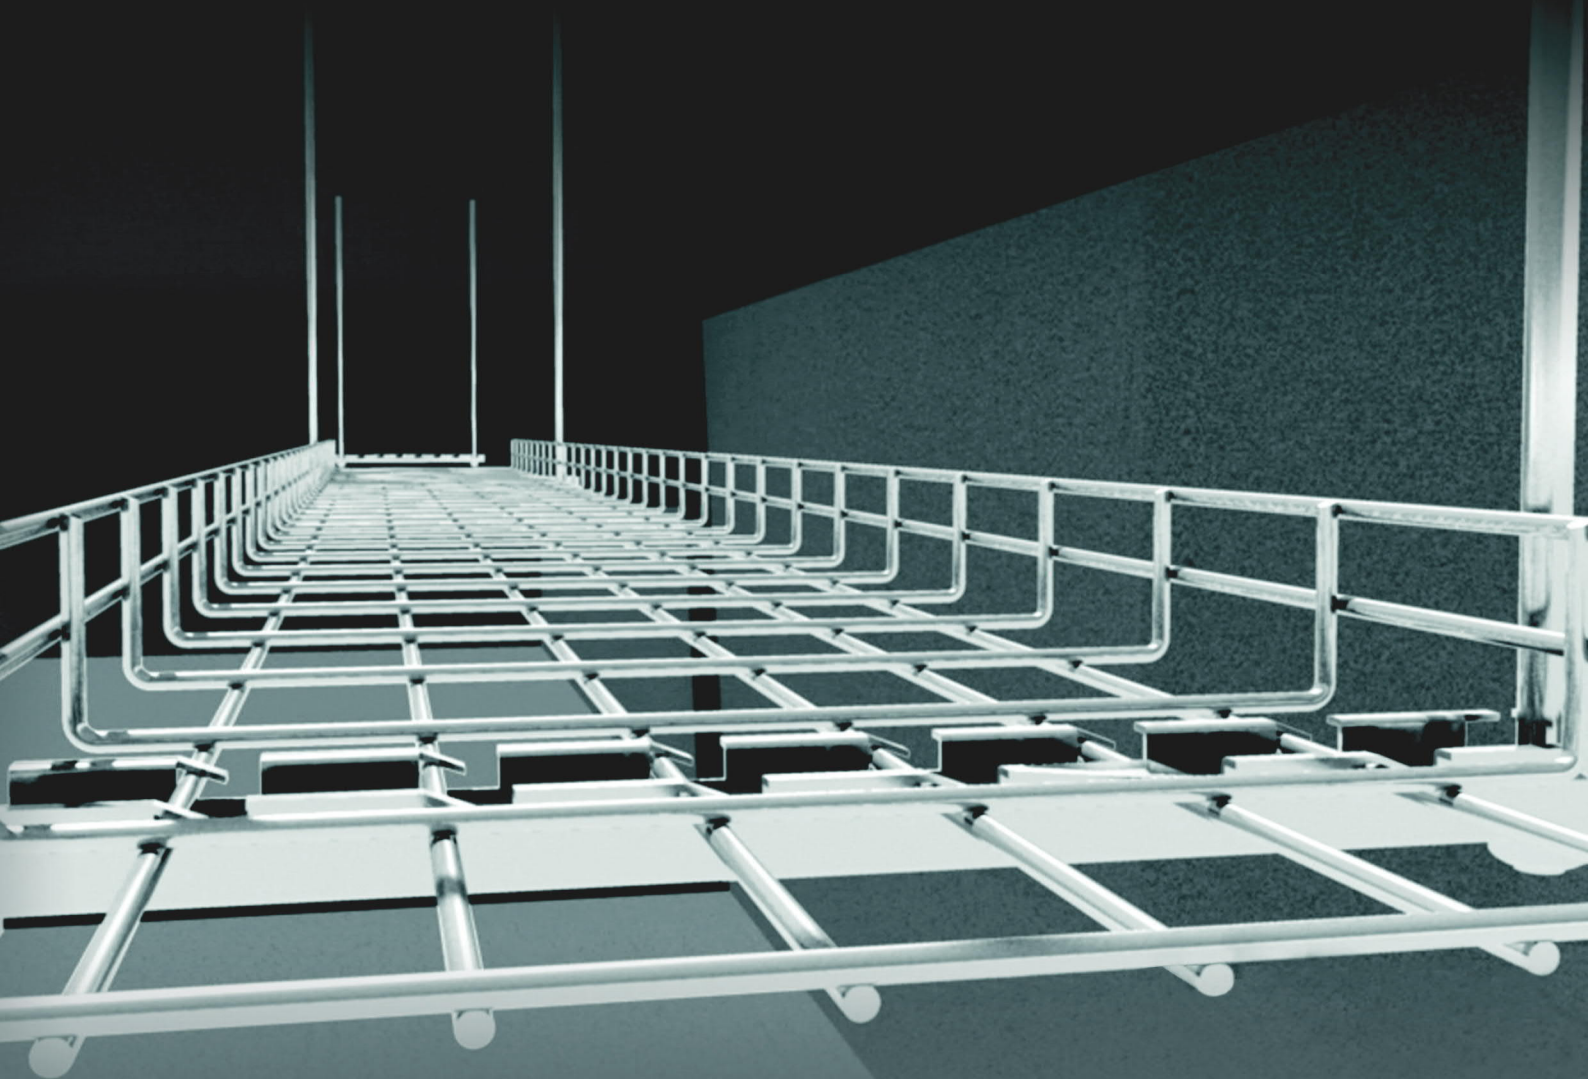

BETTER CABLE MANAGEMENT

Part Number

Description

Lid Type

Stainless Steel Pop up Outlet

PUSSF1P

1 x Auto switched Outlet

Aluminium Pop up Outlet

PUALF2P

2 x Auto Switched Outlet

MANAGE CABLES BETTER WITH PROMESH

Better Cable Management

SD Series Skirting Duct

From large commercial offices to your small home office, Cableaway's skirting duct range is by far the easiest method of housing and distribution of power and data cabling. With direct mounting to your walls, Cableaway's skirting duct is quickly, easily and cleanly installed, making no modifications to your building. Available with internal/external corner pieces, premade blanking ends and a choice of clip-on or drop-in lids, Cableaway's skirting duct provides a flexible cable distribution system for now and into the future.