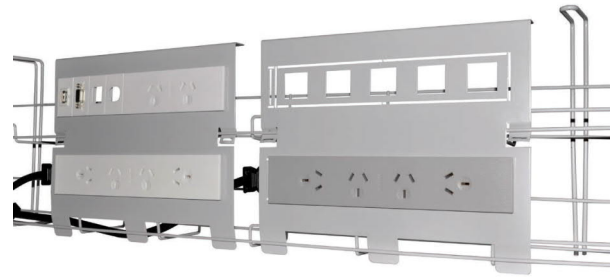

Under Desk Cable Basket

Under desk cable basket single tier or dual tier for support and mounting of power / data cables

BETTER CABLE MANAGEMENT