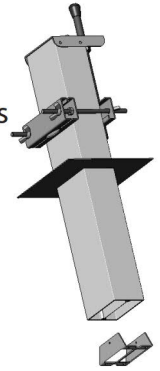

SP Series Service Column

Cableaway's service columns are a quick and easy way to supply power, data or AV from any ceiling space to a desk, workstation, under bench area, retail outlet floor, school classrooms, university study spaces or lecture theatres, industrial factory floors and much more.