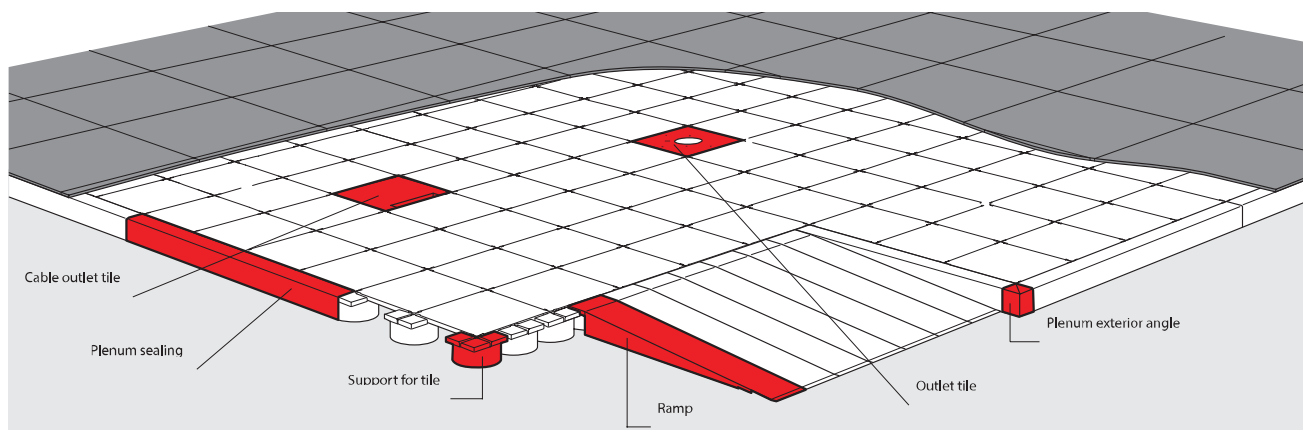

Solflex Flooring System

Raised floor system - 90mm height

BETTER CABLE MANAGEMENT

Pack	Cat.Nos	Floor parts		Pack	Cat.Nos	Floor parts (continued)	
1	84000 10	Tile 225 x 225 mm pre-galvanised tile Supplied with 4 contact/distance projections Can be positioned on supports Cat.No 84090 00		1	81902 32	Chromed outlet grommet For cable access to work station To be used with outlet tile Cat.No 84000 40	
1	84090 00	Support for tile 100 x 100 mm support Height 90 mm With 2 grooves for tiles positioning Black - polypropylene		1	84000 40	Outlet tile 225 x 225 mm pre-galvanised tile Supplied with 4 contact/distance projections For integration of columns, pedestals+cable spine (contact us) or chrome outlet grommet Cat.No 81902 32	
1	84000 60	Edge plates Used to finish installation against wall Length 900 mm, width 300 mm Trim to size on site Pre-galvanised		1	84000 50	Fixing brackets For mounting columns on floor with outlet tile Cat.No 84000 40 Pre-galvanised	
1	84000 61	Double edge plate 2 flanges of 13 mm Single edge plate 1 flange of 13 mm		1	84090 84	Flip-up floor boxes tile 225 x 225 mm For flip-up boxes (p. 47) Pre-galvanised	
1	84090 20	Plenum sealing For edging the floor to create a step Length 900 mm, width 56 mm Height 90 mm Pre-galvanised		1	84090 82	Floor box tile 450 x 450 mm For lid + trim assemblies (p. 40) Pre-galvanised	
1	84090 30	Plenum exterior angle 56 x 56 mm Use in conjunction with Cat.No 84090 22 Pre-galvanised		1	84090 83	For 3-compartment floor boxes (square opening 265 x 265 mm) For 4-compartment floor boxes (rectangular opening 342 x 265 mm)	
1	84090 40	Ramp Length 898 mm, width 112 mm Ramp 10 % Include 1 extra support per tile Pre-galvanised		1	535 97	Cable spine Very suitable solution for a safe and design protection of the cabling between desk and floor 2 compartments Length: 770 mm - Ø70 mm Translucid	
1	84000 20	Earthing tile 225 x 225 mm pre-galvanised earthing tile Supplied with 4 contact/distance projections Earthing clamp max. 6 mm ² Use 1 tile per 100 m ² or in hallways max. 14 m apart					
1	84000 30	Cable outlet tile 225 x 225 mm pre-galvanised cable outlet tile For cable access to work station Access 125 x 15 mm A Supplied with 4 contact/distance projections					