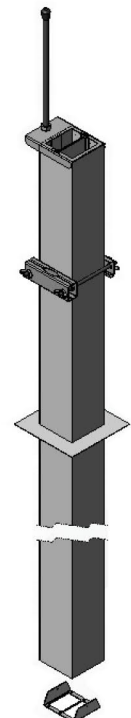

SP Series 80 x 80mm Square Service Column

SP80802D3MAN	80 x 80mm 3mtr 2 Division service pole (Natural Anodised)
SP80802D4MAN	80 x 80mm 4mtr 2 Division service pole (Natural Anodised)
SP80802D6MAN	80 x 80mm 6mtr 2 Division service pole (Natural Anodised)
SP80802D3MPW	80 x 80mm 3mtr 2 Division service pole (White)
SP80802D4MPW	80 x 80mm 4mtr 2 Division service pole (White)
SP80802D6MPW	80 x 80mm 6mtr 2 Division service pole (White)
SP80802D3MS	80 x 80mm 3mtr 2 Division service pole (Special Colour)
SP80802D4MS	80 x 80mm 4mtr 2 Division service pole (Special Colour)
SP80802D6MS	80 x 80mm 6mtr 2 Division service pole (Special Colour)