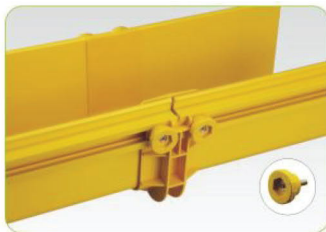

CF120-CNT or CF420-CNT
CONNECTOR