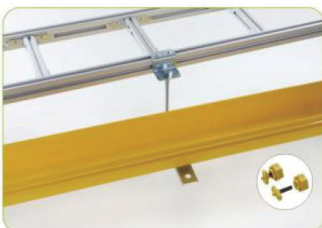

HANGING SET 2