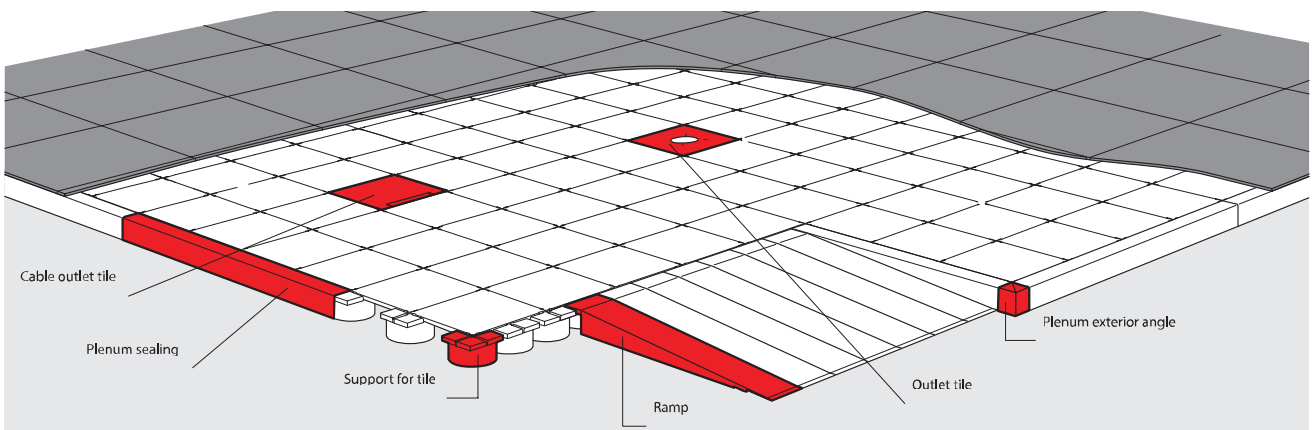

Pack	Cat.Nos	Floor parts (continued)
1	81902 32	Chromed outlet grommet For cable access to work station To be used with outlet tile Cat.No 84000 40
1	84000 40	Outlet tile 225 x 225 mm pre-galvanised tile Supplied with 4 contact/distance projections For integration of columns, pedestals + cable spine (contact us) or chrome outlet grommet Cat.No 81902 32
1	84000 50	Fixing brackets For mounting columns on floor with outlet tile Cat.No 84000 40 Pre-galvanised
1	84060 72	Fully submerged units to be equipped Pre-galvanised To be combined with cable outlet tile Cat.No 84000 30
1	84060 73	For 2 x 13 A Arteor socket outlets Provided with connection terminal For 2 x Arteor data sockets
1	535 97	Cable spine Very suitable solution for a safe and design protection of the cabling between desk and floor 2 compartments Length: 770 mm - Ø70 mm Translucid