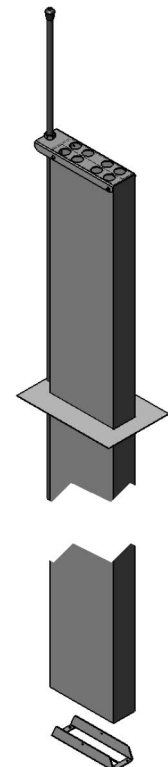

SP Series 150 x 50mm Rectangle Service Column

SP150502D3MAN	150 x 50mm 3mtr 2 Division service pole (Natural Anodised)
SP150502D4MAN	150 x 50mm 4mtr 2 Division service pole (Natural Anodised)
SP150502D6MAN	150 x 50mm 6mtr 2 Division service pole (Natural Anodised)
SP150502D3MPW	150 x 50mm 3mtr 2 Division service pole (White)
SP150502D4MPW	150 x 50mm 4mtr 2 Division service pole (White)
SP150502D6MPW	150 x 50mm 6mtr 2 Division service pole (White)
SP150502D3MS	150 x 50mm 3mtr 2 Division service pole (Special Colour)
SP150502D4MS	150 x 50mm 4mtr 2 Division service pole (Special Colour)
SP150502D6MS	150 x 50mm 6mtr 2 Division service pole (Special Colour)