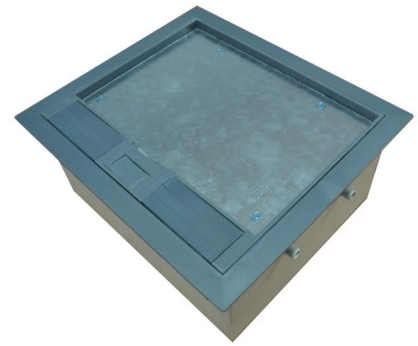

Part Number

Description

<i>FBPL2P4D</i>	<i>2 x Power & Provision for 4 Data</i>
<i>FBPL2P8D</i>	<i>2 x Power & Provision for 8 Data</i>
<i>FBPL2P10D</i>	<i>2 x Power & Provision for 10 Data</i>
<i>FBPL4P4D</i>	<i>4 x Power & Provision for 4 Data</i>
<i>FBPL4P8D</i>	<i>4 x Power & Provision for 8 Data</i>
<i>FBPL4P10D</i>	<i>4 x Power & Provision for 10 Data</i>

Plastic Lid 9mm Recess

<i>FBPL2STDO</i>	<i>Provision for 2 x Standard Outlet</i>
<i>FBPL2STDO2P2D</i>	<i>1 x Standard DGPO & 2 x Data</i>
<i>FBPL2STDO2P4D</i>	<i>1 x Standard DGPO & 4 x Data</i>
<i>FBPL2STDO2P6D</i>	<i>1 x Standard DGPO & 6 x Data</i>
<i>FBPL2STDO4P</i>	<i>2 x Standard DGPO</i>