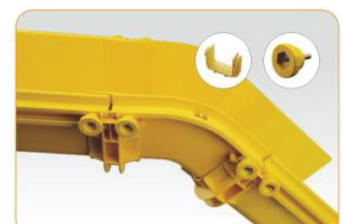

CF120-ERS45 or CF420-ERS45
EXTERNAL 45 DEGREE