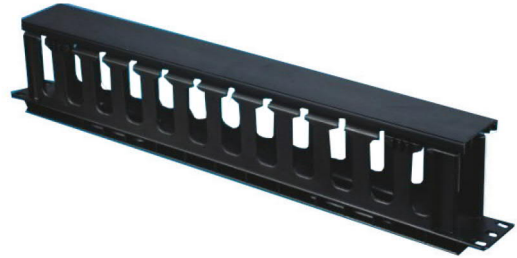

Part Number	Description

SRCMP1RU

1RU Plastic Cable Manager