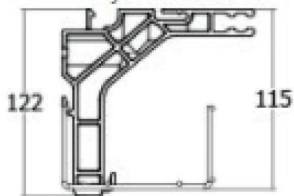

136000	PATHWAY Cable Basket 600mm	EACH	WHITE
136005	PATHWAY Cable Basket 900mm	EACH	WHITE

Brackets

136010	PATHWAY Cable Basket Bracket	EACH	WHITE
--------	------------------------------	------	-------

Pathway Dimensions