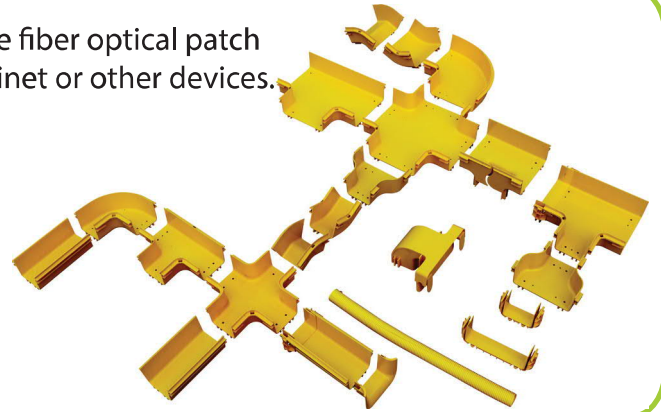

MLTSLB TS Terminal Block Kit (Left) - Black

MLTSRB TS Terminal Block Kit (Right) - Black

MLQCSJW Quick Connect Straight Joiner - White

MLQCSJB Quick Connect Straight Joiner - Black

Mainline Power Track

The Mainline track system provides safe and easy access to power anywhere along its length. Mainline track is easily installed by a qualified electrician in a fraction of the time taken to install traditional fixed sockets. The track can be cut on-site with a standard drop-saw, ensuring it will fit any room.

BETTER CABLE MANAGEMENT

PART	DESCRIPTION	
MLUSBW	Premium Double USB Socket - White	
MLUSBB	Premium Double USB Socket - Black	
MLPDW	Premium Data Socket - White	
MSD50150	50mm x 150mm x 2.0m Mainline skirting Duct	
MSD20100	20mm x 100mm x 2.8m Mainline Skirting Board	
MLEX21	Aluminium C-Channel Housing 2.1m - Silver	
MLFMH21	Aluminium Flush Mounting Housing 2.1m	
MLSMHW21	Surface mounted PVC Housing	

Fibre Ducting Raceway

Fibre duct is a system designed to protect and route fiber optical patch cords, cables assemblies from an ODF, network cabinet or other devices.

CF120
120mm Fibre Duct

CF240
240mm Fibre Duct