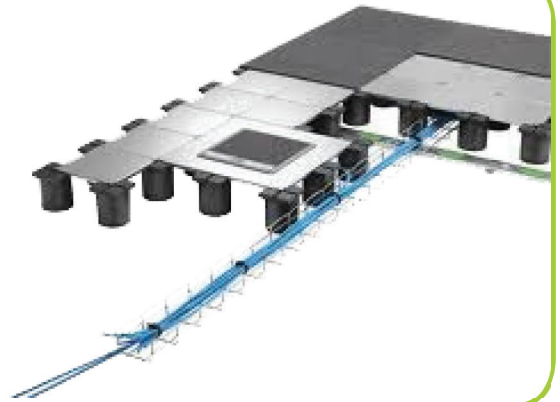

Soluflex Flooring System

Raised floor system -120mm height

BETTER CABLE MANAGEMENT