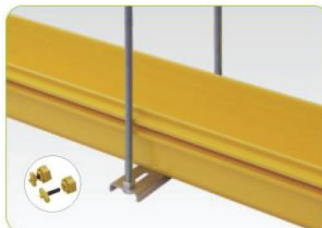

HANGING BAR