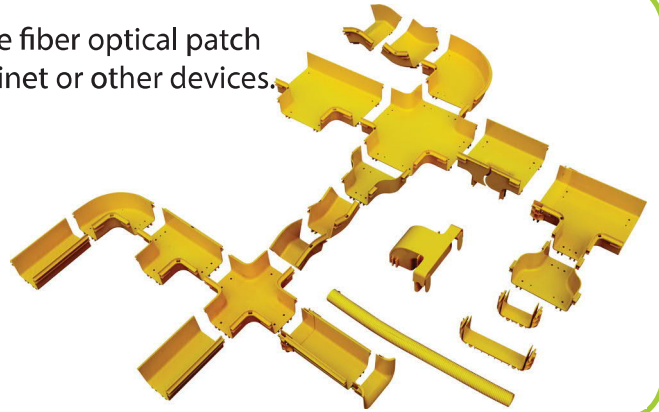

Fibre Ducting Raceway

Fibre duct is a system designed to protect and route fiber optical patch cords, cables assemblies from an ODF, network cabinet or other devices.

CF120
120mm Fibre Duct

CF240
240mm Fibre Duct

CF240-CNT HTC120
240 to 120 LEVEL T

CF240-RDC120
REDUCER

CF120-TSP or CF420-TSP
TRUMPET / END FLARE

CF120-ERS45 or CF420-ERS45
EXTERNAL 45 DEGREE

Fibre Ducting Raceway

Fibre duct is a system designed to protect and route fiber optical patch cords, cables assemblies from an ODF, network cabinet or other devices.