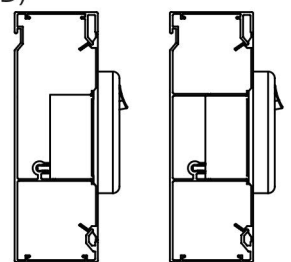

BETTER CABLE MANAGEMENT

SD 40 x 150 Duct Body

- SD401502DA 40 X 150mm X 2.4m 2 CHANNEL SKIRTING DUCT (NATURAL ANODISED)
- SD401502DB 40 X 150mm X 2.4m 2 CHANNEL SKIRTING DUCT (BLACK)
- SD401502DW 40 X 150mm X 2.4m 2 CHANNEL SKIRTING DUCT (WHITE)
- SD401502DO 40 X 150mm X 2.4m 2 CHANNEL SKIRTING DUCT (OYSTER GREY)

SD 50 x 150 Duct Body

- SD501502DA 50 X 150mm X 2.4m 2 CHANNEL SKIRTING DUCT (NATURAL ANODISED)
- SD501502DB 50 X 150mm X 2.4m 2 CHANNEL SKIRTING DUCT (BLACK)
- SD501502DW 50 X 150mm X 2.4m 2 CHANNEL SKIRTING DUCT (WHITE)
- SD501502DO 50 X 150mm X 2.4m 2 CHANNEL SKIRTING DUCT (OYSTER GREY)
- SD501503DA 50 X 150mm X 2.4m 3 CHANNEL SKIRTING DUCT (NATURAL ANODISED)
- SD501503DB 50 X 150mm X 2.4m 3 CHANNEL SKIRTING DUCT (BLACK)
- SD501503DW 50 X 150mm X 2.4m 3 CHANNEL SKIRTING DUCT (WHITE)
- SD501503DO 50 X 150mm X 2.4m 3 CHANNEL SKIRTING DUCT (OYSTER GREY)