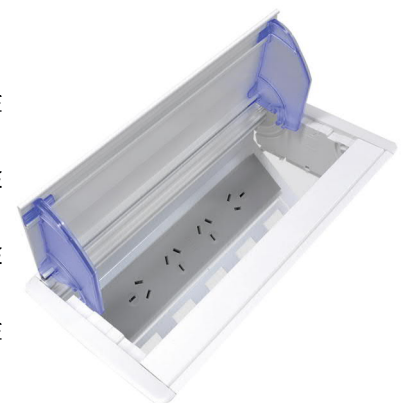

AXXESS

Other configurations available upon request