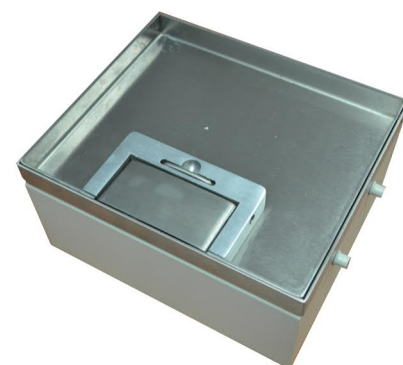

Cableaway's floor outlet boxes are an ideal way to supply power, data and A/V to open floors of a commercial office building or even within your home. The FB series floor outlet boxes come complete with a height adjustable lid, auto switched outlets, provision for data mechs (mechs by others) and a blank plate for A/V installation.

BETTER CABLE MANAGEMENT

Part Number

Description

Lid Type

9mm Recess Stainless Steel Lid Section

<i>FBSSR2P4D</i>	<i>2 x Power & Provision for 4 Data</i>
<i>FBSSR2P8D</i>	<i>2 x Power & Provision for 8 Data</i>
<i>FBSSR2P10D</i>	<i>2 x Power & Provision for 10 Data</i>
<i>FBSSR4P4D</i>	<i>4 x Power & Provision for 4 Data</i>
<i>FBSSR4P8D</i>	<i>4 x Power & Provision for 8 Data</i>
<i>FBSSR4P10D</i>	<i>4 x Power & Provision for 10 Data</i>

14mm Recess Stainless Steel Lid Section

<i>FBSS14R2P4D</i>	<i>2 x Power & Provision for 4 Data</i>
<i>FBSS14R4P8D</i>	<i>4 x Power & Provision for 8 Data</i>
<i>FBSS14R4P10D</i>	<i>4 x Power & Provision for 10 Data</i>
<i>FBSS14R6P5D</i>	<i>6 x Power & Provision for 5 Data</i>
<i>FBSS14R4P4DS50</i>	<i>4 x Power & Provision for 4 Data</i>
<i>FBSS14R4P6DS50</i>	<i>4 x Power & Provision for 6 Data</i>
<i>FBSS14R2P4DS50</i>	<i>2 x Power & Provision for 4 Data</i>