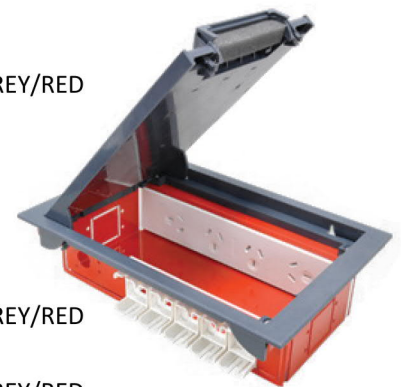

Softwire Floor Outlet Boxes

A fast and effective solution for the housing of power and data in to selected floor finishes.

(Screed or Raised floor boxes)

PART NO	DESCRIPTION	UNIT	COLOUR

Lid & Chassis Only

151900	Cardinal 64mm Chassis with Lid & Insert	EACH	GREY/RED

Screed Box

117030	Cardinal Screed Box	EACH	

Populated Chassis

151901	2 x 20 Amp Starter Sockets	EACH	GREY/RED

151902	1 x 20 Amp Starter Socket / 5 x Data Cutouts	EACH	GREY/RED

151903	4 x 10 Amp GPO-Qikfit / 5 x Data Cutouts	EACH	GREY/RED

151904	2 x 10 Amp GPO-Qikfit / 5 x Data Cutouts	EACH	GREY/RED

Lid & Chassis Only

163026	Condor 90mm Chassis with Lid & Insert	EACH	GREY/YELLOW

163027	Condor 90mm Chassis with Lid & Insert with Grommet in Lid	EACH	GREY/YELLOW

Screed Box

118490	Condor Screed Box	EACH	

Populated Chassis

163011	4 x 10 Amp GPO / 4 x Data Cutouts	EACH	GREY/YELLOW

163014	4 x 10 Amp GPO / 4 x Data Cutouts / 1 x MAAP Adaptor Plate containing 2 x Double MAAP	EACH	GREY/YELLOW

163017	8 x 10 Amp GPO Single Circuit with 300mm Interconnecting Lead	EACH	GREY/YELLOW

Adaptor Plates

209422	MAAP Adaptor Plate Containing 2 x Double MAAP Cutouts	EACH	GREY/YELLOW

Other configuration available upon request