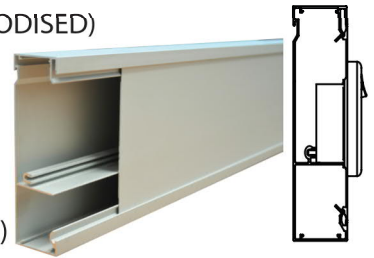

SD Series Skirting Duct

From large commercial offices to your small home office, Cableaway's skirting duct range is by far the easiest method of housing and distribution of power and data cabling. With direct mounting to your walls, Cableaway's skirting duct is quickly, easily and cleanly installed, making no modifications to your building. Available with internal/external corner pieces, premade blanking ends and a choice of clip-on or drop-in lids, Cableaway's skirting duct provides a flexible cable distribution system for now and into the future.

BETTER CABLE MANAGEMENT

SD 40 x 150 Duct Body

- SD401502DA 40 X 150mm X 2.4m 2 CHANNEL SKIRTING DUCT (NATURAL ANODISED)
- SD401502DB 40 X 150mm X 2.4m 2 CHANNEL SKIRTING DUCT (BLACK)
- SD401502DW 40 X 150mm X 2.4m 2 CHANNEL SKIRTING DUCT (WHITE)
- SD401502DO 40 X 150mm X 2.4m 2 CHANNEL SKIRTING DUCT (OYSTER GREY)