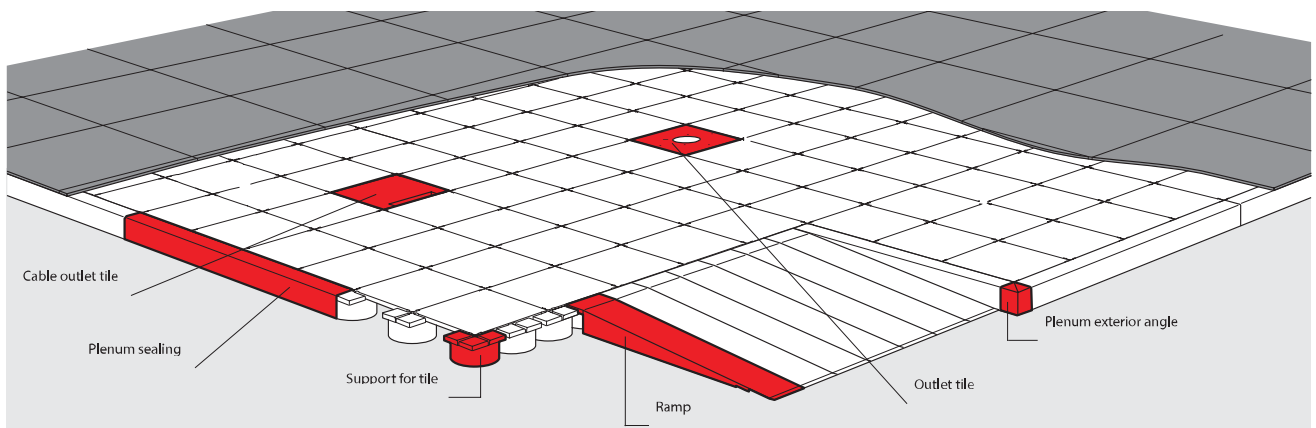

Soluflex Flooring System

Raised floor system - 37mm height

BETTER CABLE MANAGEMENT

Pack	Cat.Nos	Floor parts		Pack	Cat.Nos	Floor parts (continued)	
1	84000 10	Tile 225 x 225 mm pre-galvanised tile Supplied with 4 contact/distance projections Can be positioned on supports Cat.No 84037 00		1	81902 32	Chromed outlet grommet For cable access to work station To be used with outlet tile Cat.No 84000 40	
1	84037 00	Support for tile 100 x 100 mm support Height 37 mm With 2 grooves for tiles positioning Black - polypropylene		1	84000 40	Outlet tile 225 x 225 mm pre-galvanised tile Supplied with 4 contact/distance projections For integration of columns, pedestals+cable spine (contact us) or chrome outlet grommet Cat.No 81902 32	
		Edge plates Used to finish installation against wall Length 900 mm, width 300 mm Trim to size on site Pre-galvanised		1	84000 50	Fixing brackets For mounting columns on floor with outlet tile Cat.No 84000 40 Pre-galvanised	
1	84000 60	Double edge plate 2 flanges of 13 mm				Built-in units to be equipped 225 x 225 mm Height 37 mm (accessory outlet rises to 71 mm) Pre-galvanised	
1	84000 61	Single edge plate 1 flange of 13 mm					
1	84037 20	Plenum sealing For edging the floor to create a step Length 900 mm, width 56 mm Height 37 mm Pre-galvanised		1	84037 50	For 2 x 13 A Arteor socket outlets Provided with connection terminal and strain relief	
1	84037 30	Plenum exterior angle 56 x 56 mm Use in conjunction with Cat.No 84037 22 Pre-galvanised		1	84037 51	For up to 4 x 1 module Arteor data sockets	
1	84037 40	Ramp Length 400 mm, width 112 mm Ramp 10 % Include 1 extra support per tile Pre-galvanised		1	535 97	Cable spine Very suitable solution for a safe and design protection of the cabling between desk and floor 2 compartments Length: 770 mm - Ø70 mm Translucid	
1	84000 20	Earthing tile 225 x 225 mm pre-galvanised earthing tile Supplied with 4 contact/distance projections Earthing clamp max. 6 mm ² Use 1 tile per 100 m ² or in hallways max. 14 m apart					
1	84000 30	Cable outlet tile 225 x 225 mm pre-galvanised cable outlet tile For cable access to work station Access 125 x 15 mm Supplied with 4 contact/distance projections					