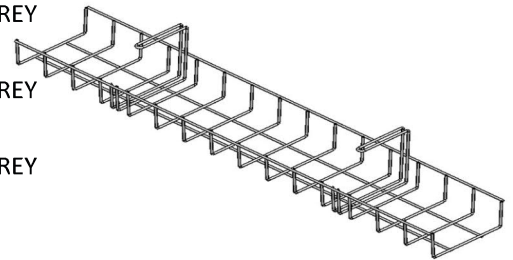

BETTER CABLE MANAGEMENT

PART NO	DESCRIPTION	UNIT	COLOUR
---------	-------------	------	--------

Grey RUNNER

294037	RUNNER Single Tiered Cable Basket - 750mm	EACH	GREY
294031	RUNNER Double Tiered Cable Basket - 750mm	EACH	GREY
294032	RUNNER Double Tiered Cable Basket - 1250mm	EACH	GREY
294033	RUNNER Double Tiered Cable Basket - 1550mm	EACH	GREY