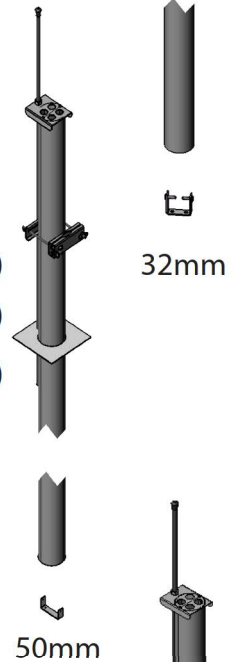

SP Series 50mm Round Service Column

SP502D3MAN	50mm Round 3mtr 2 Division service pole (Natural Anodised)
SP502D4MAN	50mm Round 4mtr 2 Division service pole (Natural Anodised)
SP502D6MAN	50mm Round 6mtr 2 Division service pole (Natural Anodised)
SP502D3MW	50mm Round 3mtr 2 Division service pole (White)
SP502D4MW	50mm Round 4mtr 2 Division service pole (White)
SP502D6MW	50mm Round 6mtr 2 Division service pole (White)