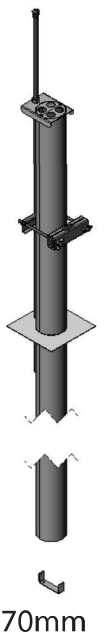

SP Series 70mm Round Service Column

SP702D3MAN	70mm Round 3mtr 2 Division service pole (Natural Anodised)
SP702D4MAN	70mm Round 4mtr 2 Division service pole (Natural Anodised)
SP702D6MAN	70mm Round 6mtr 2 Division service pole (Natural Anodised)
SP702D3MW	70mm Round 3mtr 2 Division service pole (White)
SP702D4MW	70mm Round 4mtr 2 Division service pole (White)
SP702D6MW	70mm Round 6mtr 2 Division service pole (White)