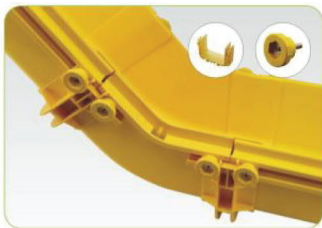

CF240-CNT HTC120
240 to 120 LEVEL T

CF240-RDC120
REDUCER

CF120-TSP or CF420-TSP
TRUMPET / END FLARE

CF120-ERS45 or CF420-ERS45
EXTERNAL 45 DEGREE

Fibre Ducting Raceway

Fibre duct is a system designed to protect and route fiber optical patch cords, cables assemblies from an ODF, network cabinet or other devices.