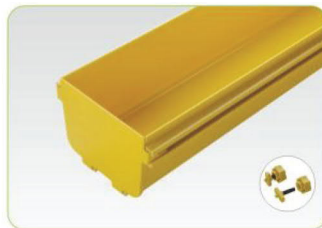

CF120-TTR or CF240-TTR
END CAP