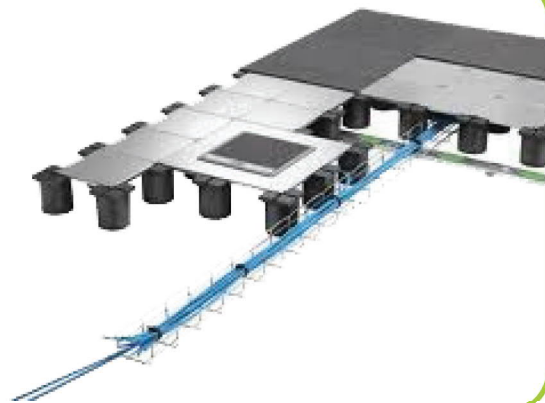

Solflex Flooring System

Raised floor system - 90mm height

BETTER CABLE MANAGEMENT