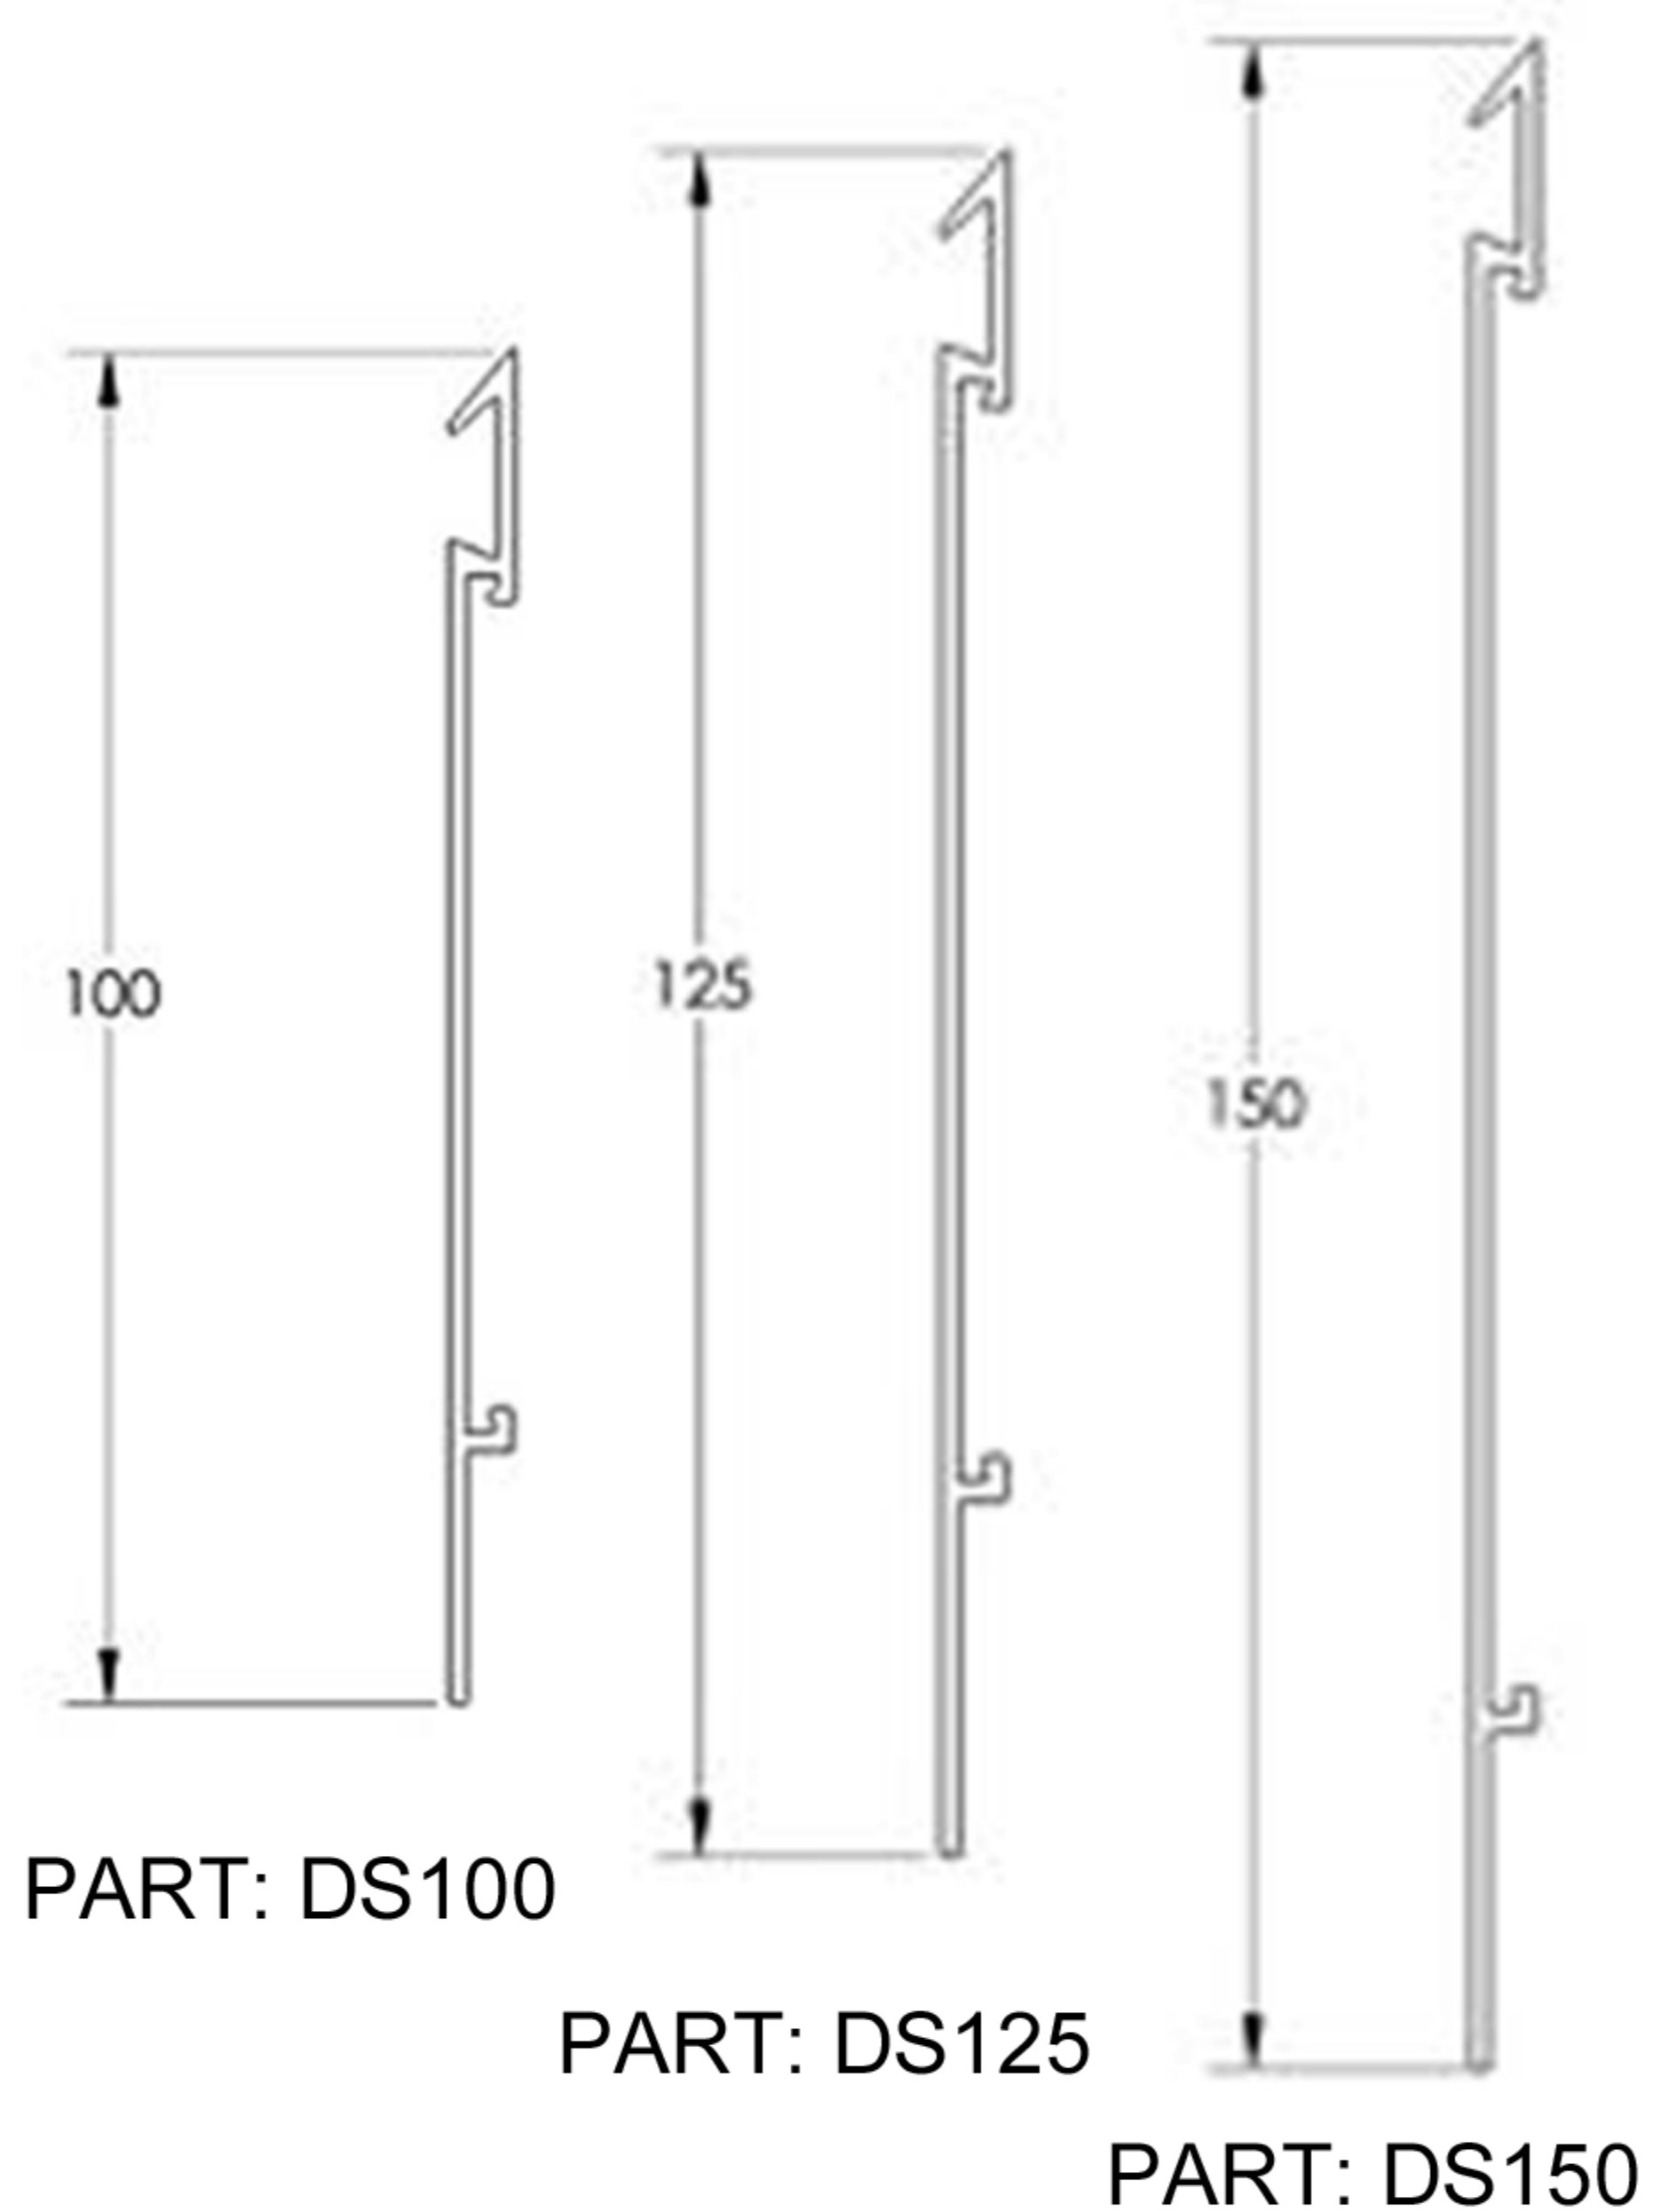

Trim Skirting

Cableaway Trim skirting is a great and cost effective way to complete any wall. With finishes from aluminium to Stainless Steel and powder coat, there is bound to be a trim skirting and finish to suit your project.

Dress Skirting Series (DS)

Cableaway's Dress Skirting range is available in Natural Anodised and Black as standard. Special powder coat colour are available on request.

An Extruded rubber insert is supply with each length of dress skirting (colours available are Black and Grey).

Cableaway can also provided installation service to any project large or small.

Direct Fixed Series (DF)

Cableaways Direct Fixed Series Range if available in Natural Anodised, Stainless Steel, Marvie Plate and Powder coated finish. This product is great on curved wall sections due to its flexibility. Cableaway Direct Fixed Series is a cost effective way to finish any wall.