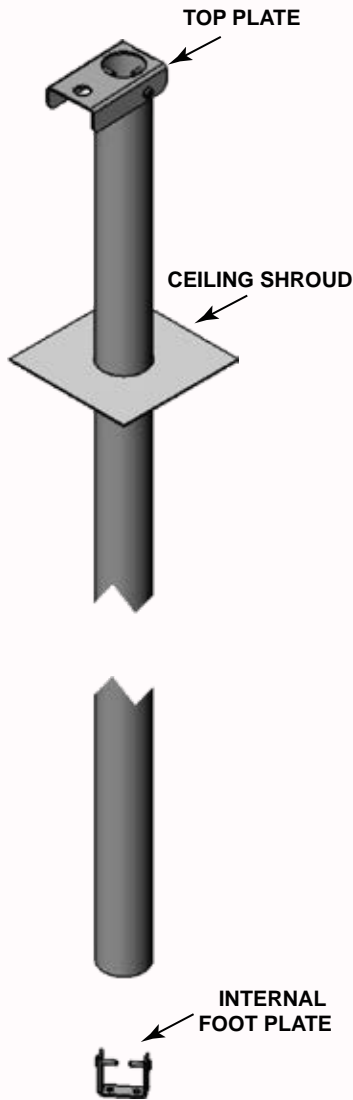

BETTER CABLE MANAGEMENT

SP Series *Service Columns*

SP SERIES SERVICE COLUMN

Aluminium Extruded product

Customisable Colour

SP32

32mm Round Service Column

What you Get!

3, 4 or 6mtr Lengths
1 x Top Plate
1 x Escutcheon plate
1 x Internal Foot Plate

Standard colours
White
Natural Anodised

Powder Coated or Anodised Finish

Aluminium Extruded product

Customisable Colour

SP50

50mm Round Service Column

What you Get!

3, 4 or 6mtr Lengths
1 x Top Plate
1 x Escutcheon plate
1 x Internal Foot Plate
1 x Jacking Bolt
1 x Divider
1 x Tee Bar Kit *(optional)

Standard colours
White
Natural Anodised

Powder Coated or Anodised Finish

Aluminium Extruded product

Customisable Colour

SP70

70mm Round Service Column

What you Get!

3, 4 or 6mtr Lengths
1 x Top Plate
1 x Escutcheon plate
1 x Internal Foot Plate
1 x Jacking Bolt
1 x Divider
1 x Tee Bar Kit *(optional)