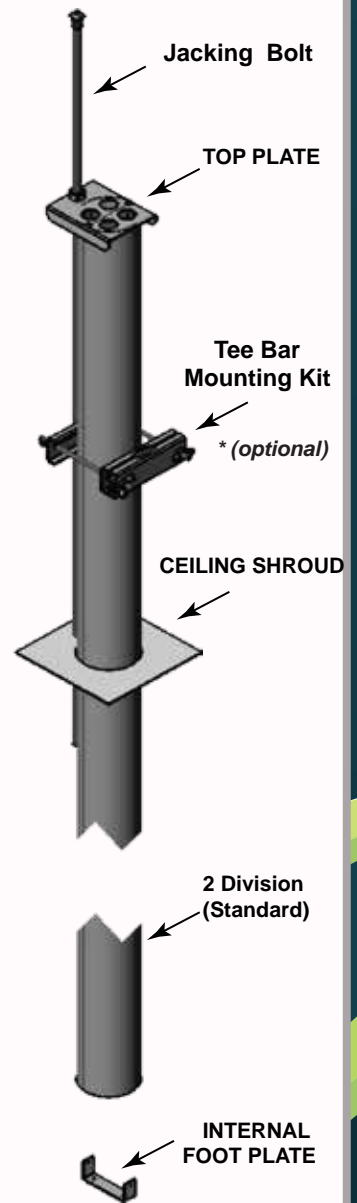

3, 4 or 6mtr Lengths
1 x Top Plate
1 x Escutcheon plate
1 x Internal Foot Plate

Standard colours
White
Natural Anodised

Powder Coated or Anodised Finish

Aluminium Extruded product

Customisable Colour

SP50

50mm Round Service Column

What you Get!

3, 4 or 6mtr Lengths
1 x Top Plate
1 x Escutcheon plate
1 x Internal Foot Plate
1 x Jacking Bolt
1 x Divider
1 x Tee Bar Kit *(optional)

Standard colours
White
Natural Anodised

Powder Coated or Anodised Finish

Aluminium Extruded product

Customisable Colour

SP70

70mm Round Service Column

What you Get!

3, 4 or 6mtr Lengths
1 x Top Plate
1 x Escutcheon plate
1 x Internal Foot Plate
1 x Jacking Bolt
1 x Divider
1 x Tee Bar Kit *(optional)

Standard colours
White
Natural Anodised

Powder Coated or Anodised Finish

Aluminium Extruded product

Customisable Colour

SP100100

100mm x 100mm Service Column

What you Get!

- 3, 4 or 6mtr Lengths
- 1 x Divider
- 1 x Escutcheon plate
- 1 x Internal Foot Plate