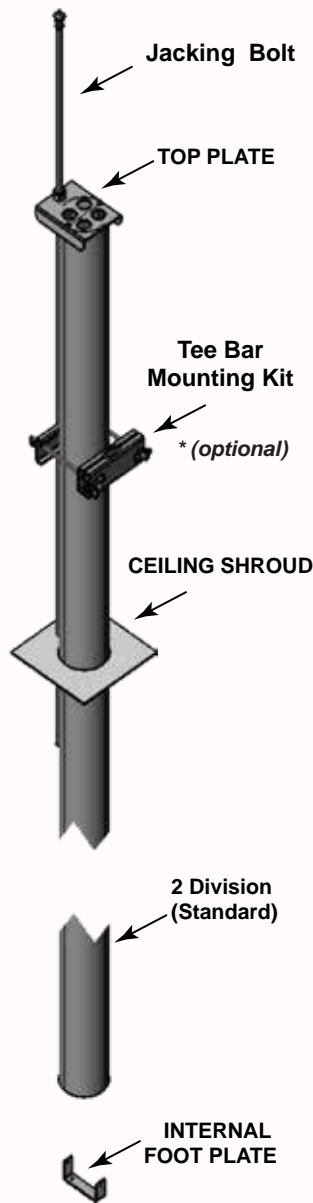

BETTER CABLE MANAGEMENT

SP Series *Service Columns*

SP SERIES SERVICE COLUMN

Aluminium Extruded product

Customisable Colour

SP32

32mm Round Service Column

What you Get!

3, 4 or 6mtr Lengths
1 x Top Plate
1 x Escutcheon plate
1 x Internal Foot Plate

Standard colours
White
Natural Anodised

Powder Coated or Anodised Finish

Aluminium Extruded product

Customisable Colour

SP50

50mm Round Service Column

What you Get!

3, 4 or 6mtr Lengths
1 x Top Plate
1 x Escutcheon plate
1 x Internal Foot Plate
1 x Jacking Bolt
1 x Divider
1 x Tee Bar Kit *(optional)

Standard colours
White
Natural Anodised

Powder Coated or Anodised Finish

Aluminium Extruded product

Customisable Colour

SP70

70mm Round Service Column

What you Get!

3, 4 or 6mtr Lengths
1 x Top Plate
1 x Escutcheon plate
1 x Internal Foot Plate
1 x Jacking Bolt
1 x Divider
1 x Tee Bar Kit *(optional)