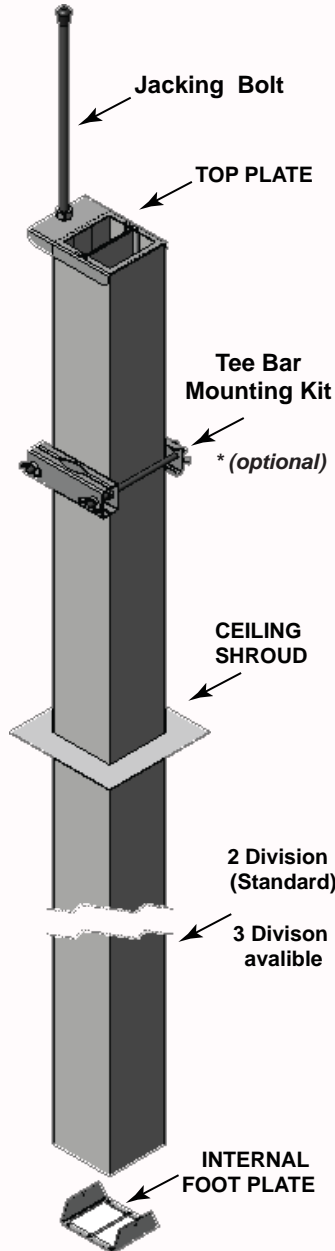

3, 4 or 6mtr Lengths
1 x Top Plate
1 x Escutcheon plate
1 x Internal Foot Plate

Standard colours
White
Natural Anodised

Powder Coated or Anodised Finish

Aluminium Extruded product

Customisable Colour

SP50

50mm Round Service Column

What you Get!

3, 4 or 6mtr Lengths
1 x Top Plate
1 x Escutcheon plate
1 x Internal Foot Plate
1 x Jacking Bolt
1 x Divider
1 x Tee Bar Kit *(optional)

Standard colours
White
Natural Anodised

Powder Coated or Anodised Finish

- 3, 4 or 6mtr Lengths
- 1 x Top Plate
- 1 x Escutcheon plate
- 1 x Internal Foot Plate
- 1 x Jacking Bolt
- 1 x Divider
- 1 x Tee Bar Kit *(optional)

Standard colours
White
Natural Anodised

Powder Coated or Anodised Finish

Aluminium Extruded product

Customisable Colour

SP8080

80mm x 80mm Service Column

What you Get!

- 3, 4 or 6mtr Lengths
- 1 x Top Plate
- 1 x Escutcheon plate
- 1 x Internal Foot Plate
- 1 x Jacking Bolt
- 1 x Divider
- 1 x Tee Bar Kit *(optional)