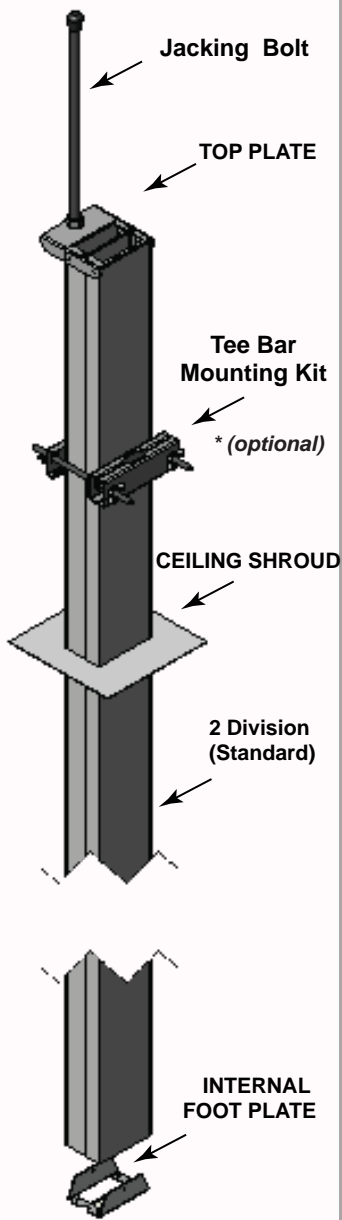

SP SERIES SERVICE COLUMN

Aluminium Extruded product

Customisable Colour

SP7550

75mm x 50mm Service Column

What you Get!

- 3, 4 or 6mtr Lengths
- 1 x Top Plate
- 1 x Escutcheon plate
- 1 x Internal Foot Plate
- 1 x Jacking Bolt
- 1 x Divider
- 1 x Tee Bar Kit *(optional)

Standard colours
White
Natural Anodised

Powder Coated or Anodised Finish

Aluminium Extruded product

Customisable Colour